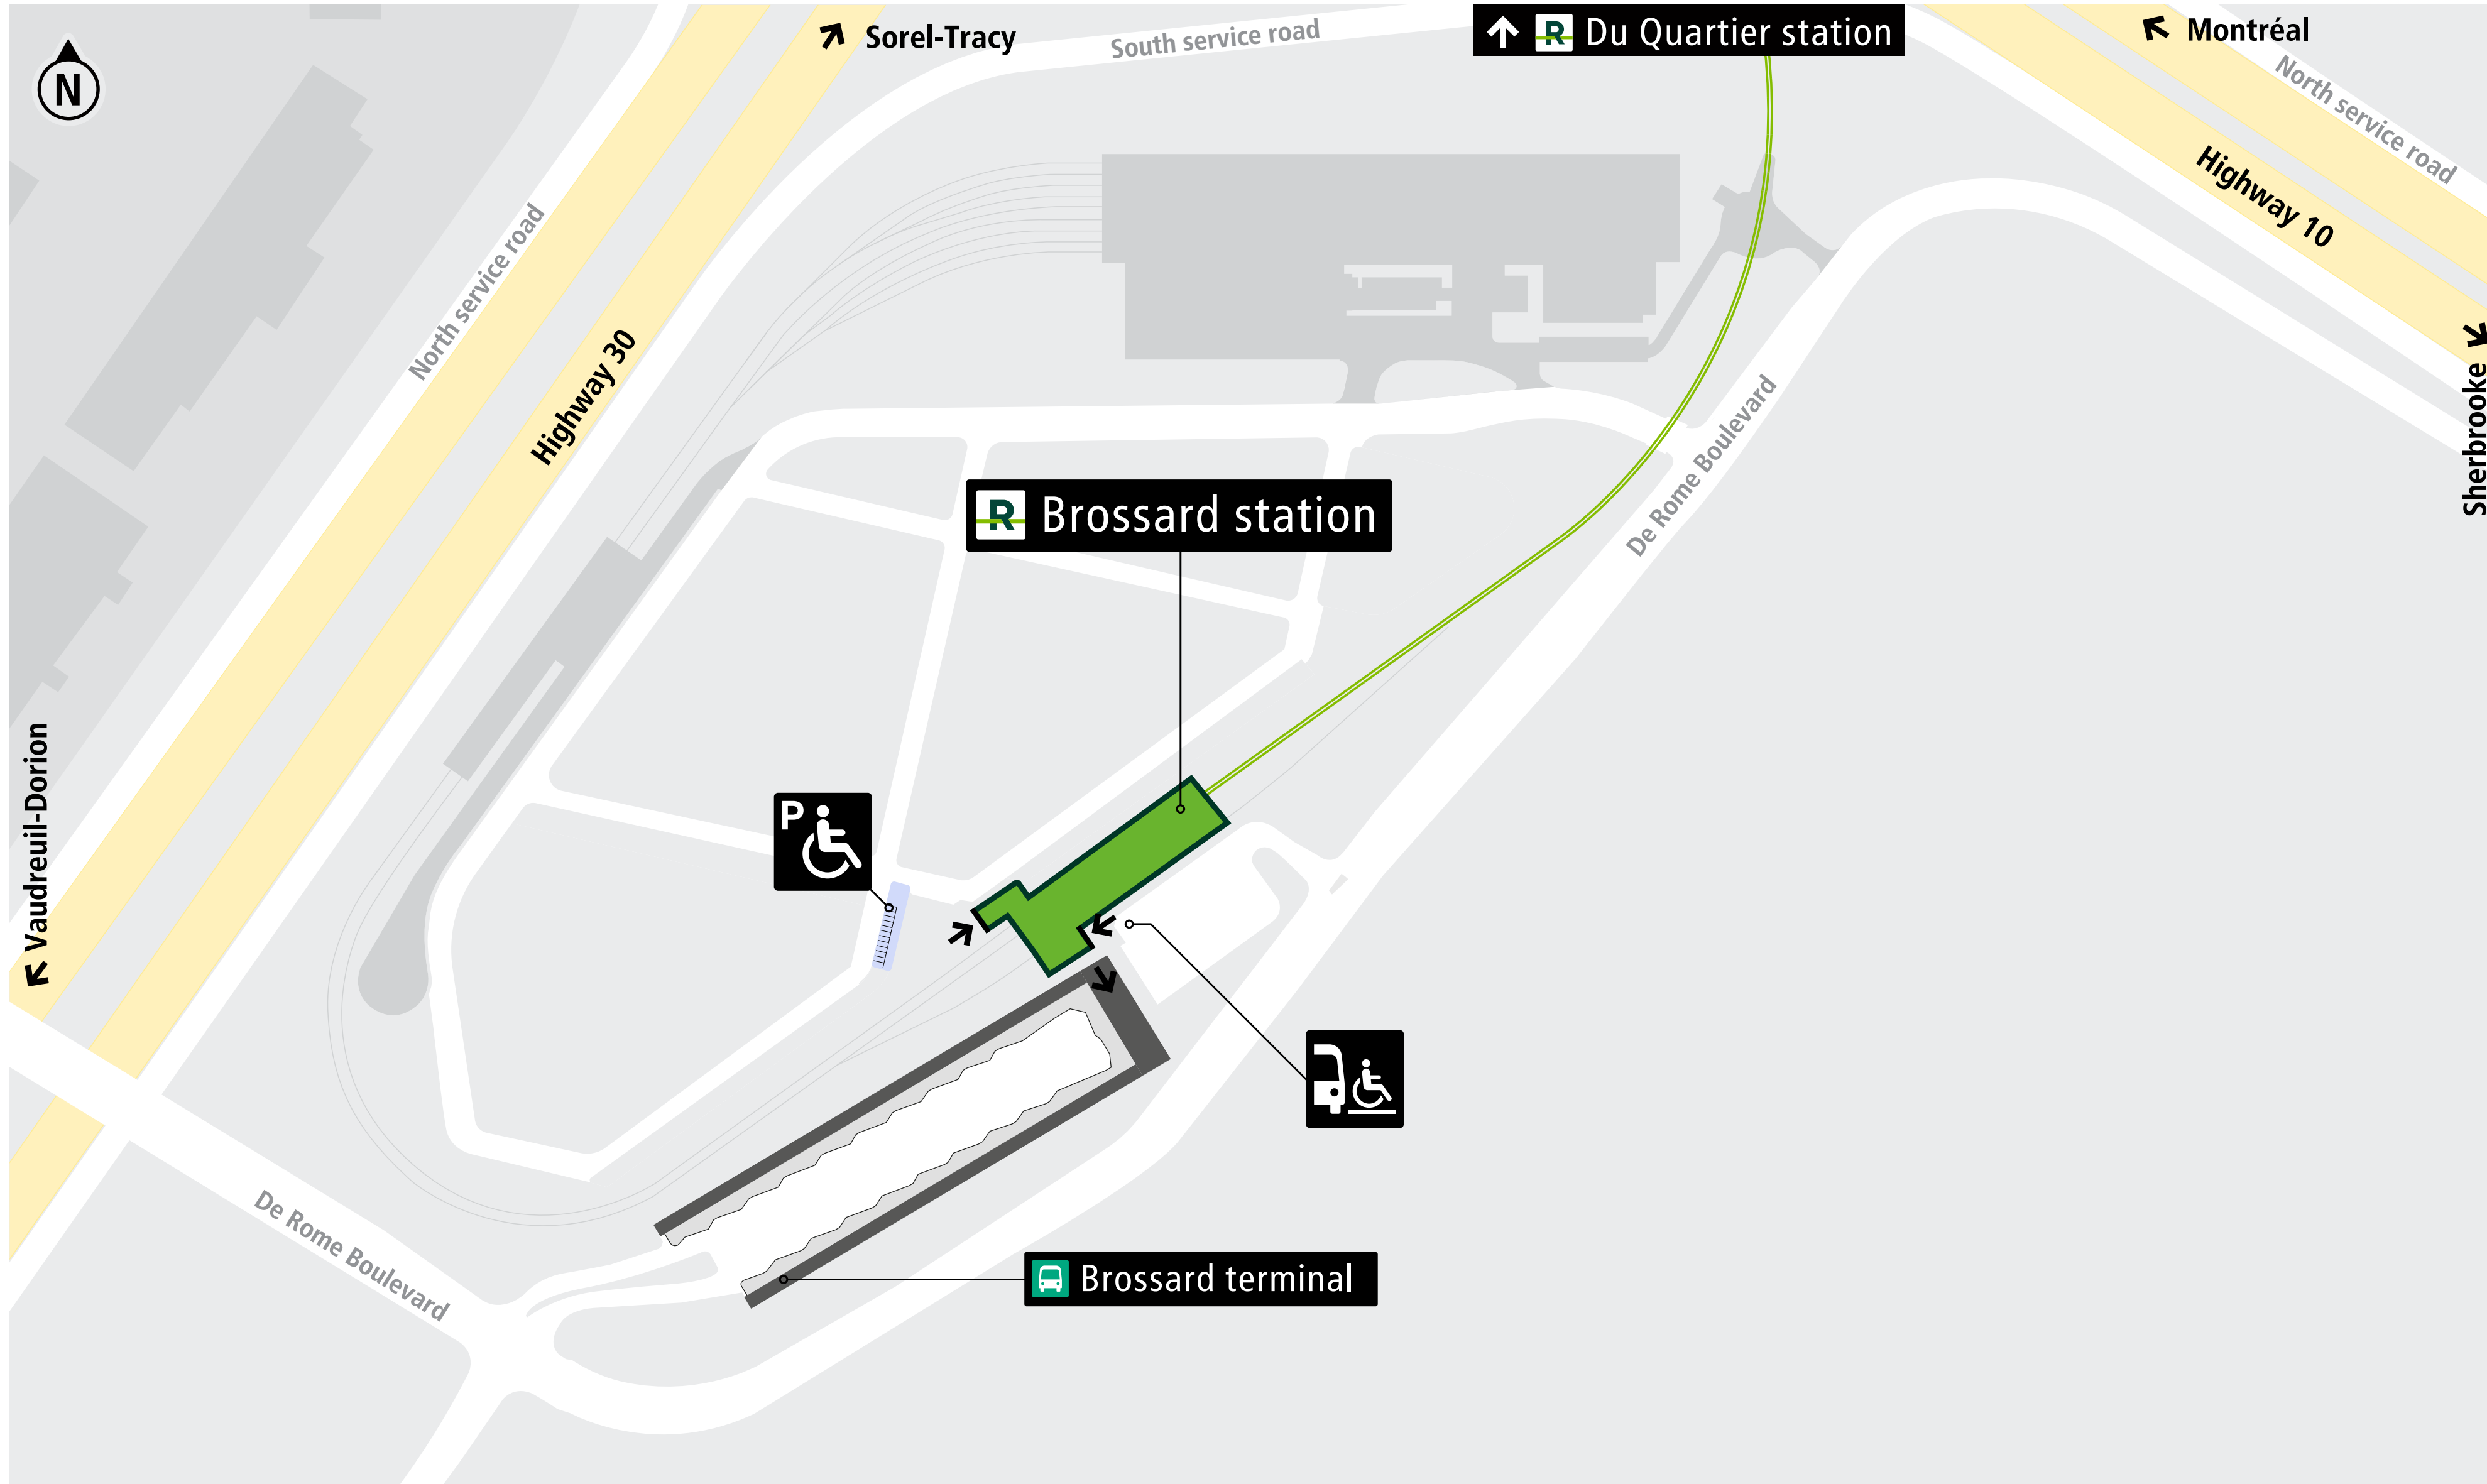

Access map - Brossard station

Paratransit access

LEGEND

- REM Brossard station
- Brossard bus terminal
- REM Line A
- Access to the station
- Reduced mobility parking
- Paratransit drop-off area
- Building

This map shows the Réseau express métropolitain (REM) network in May 2023. It is not a roadmap of the area. Any reproduction or distribution, in whole or in part, is prohibited with special permission from REM. Design and production: REM | Legal Deposit: 2023