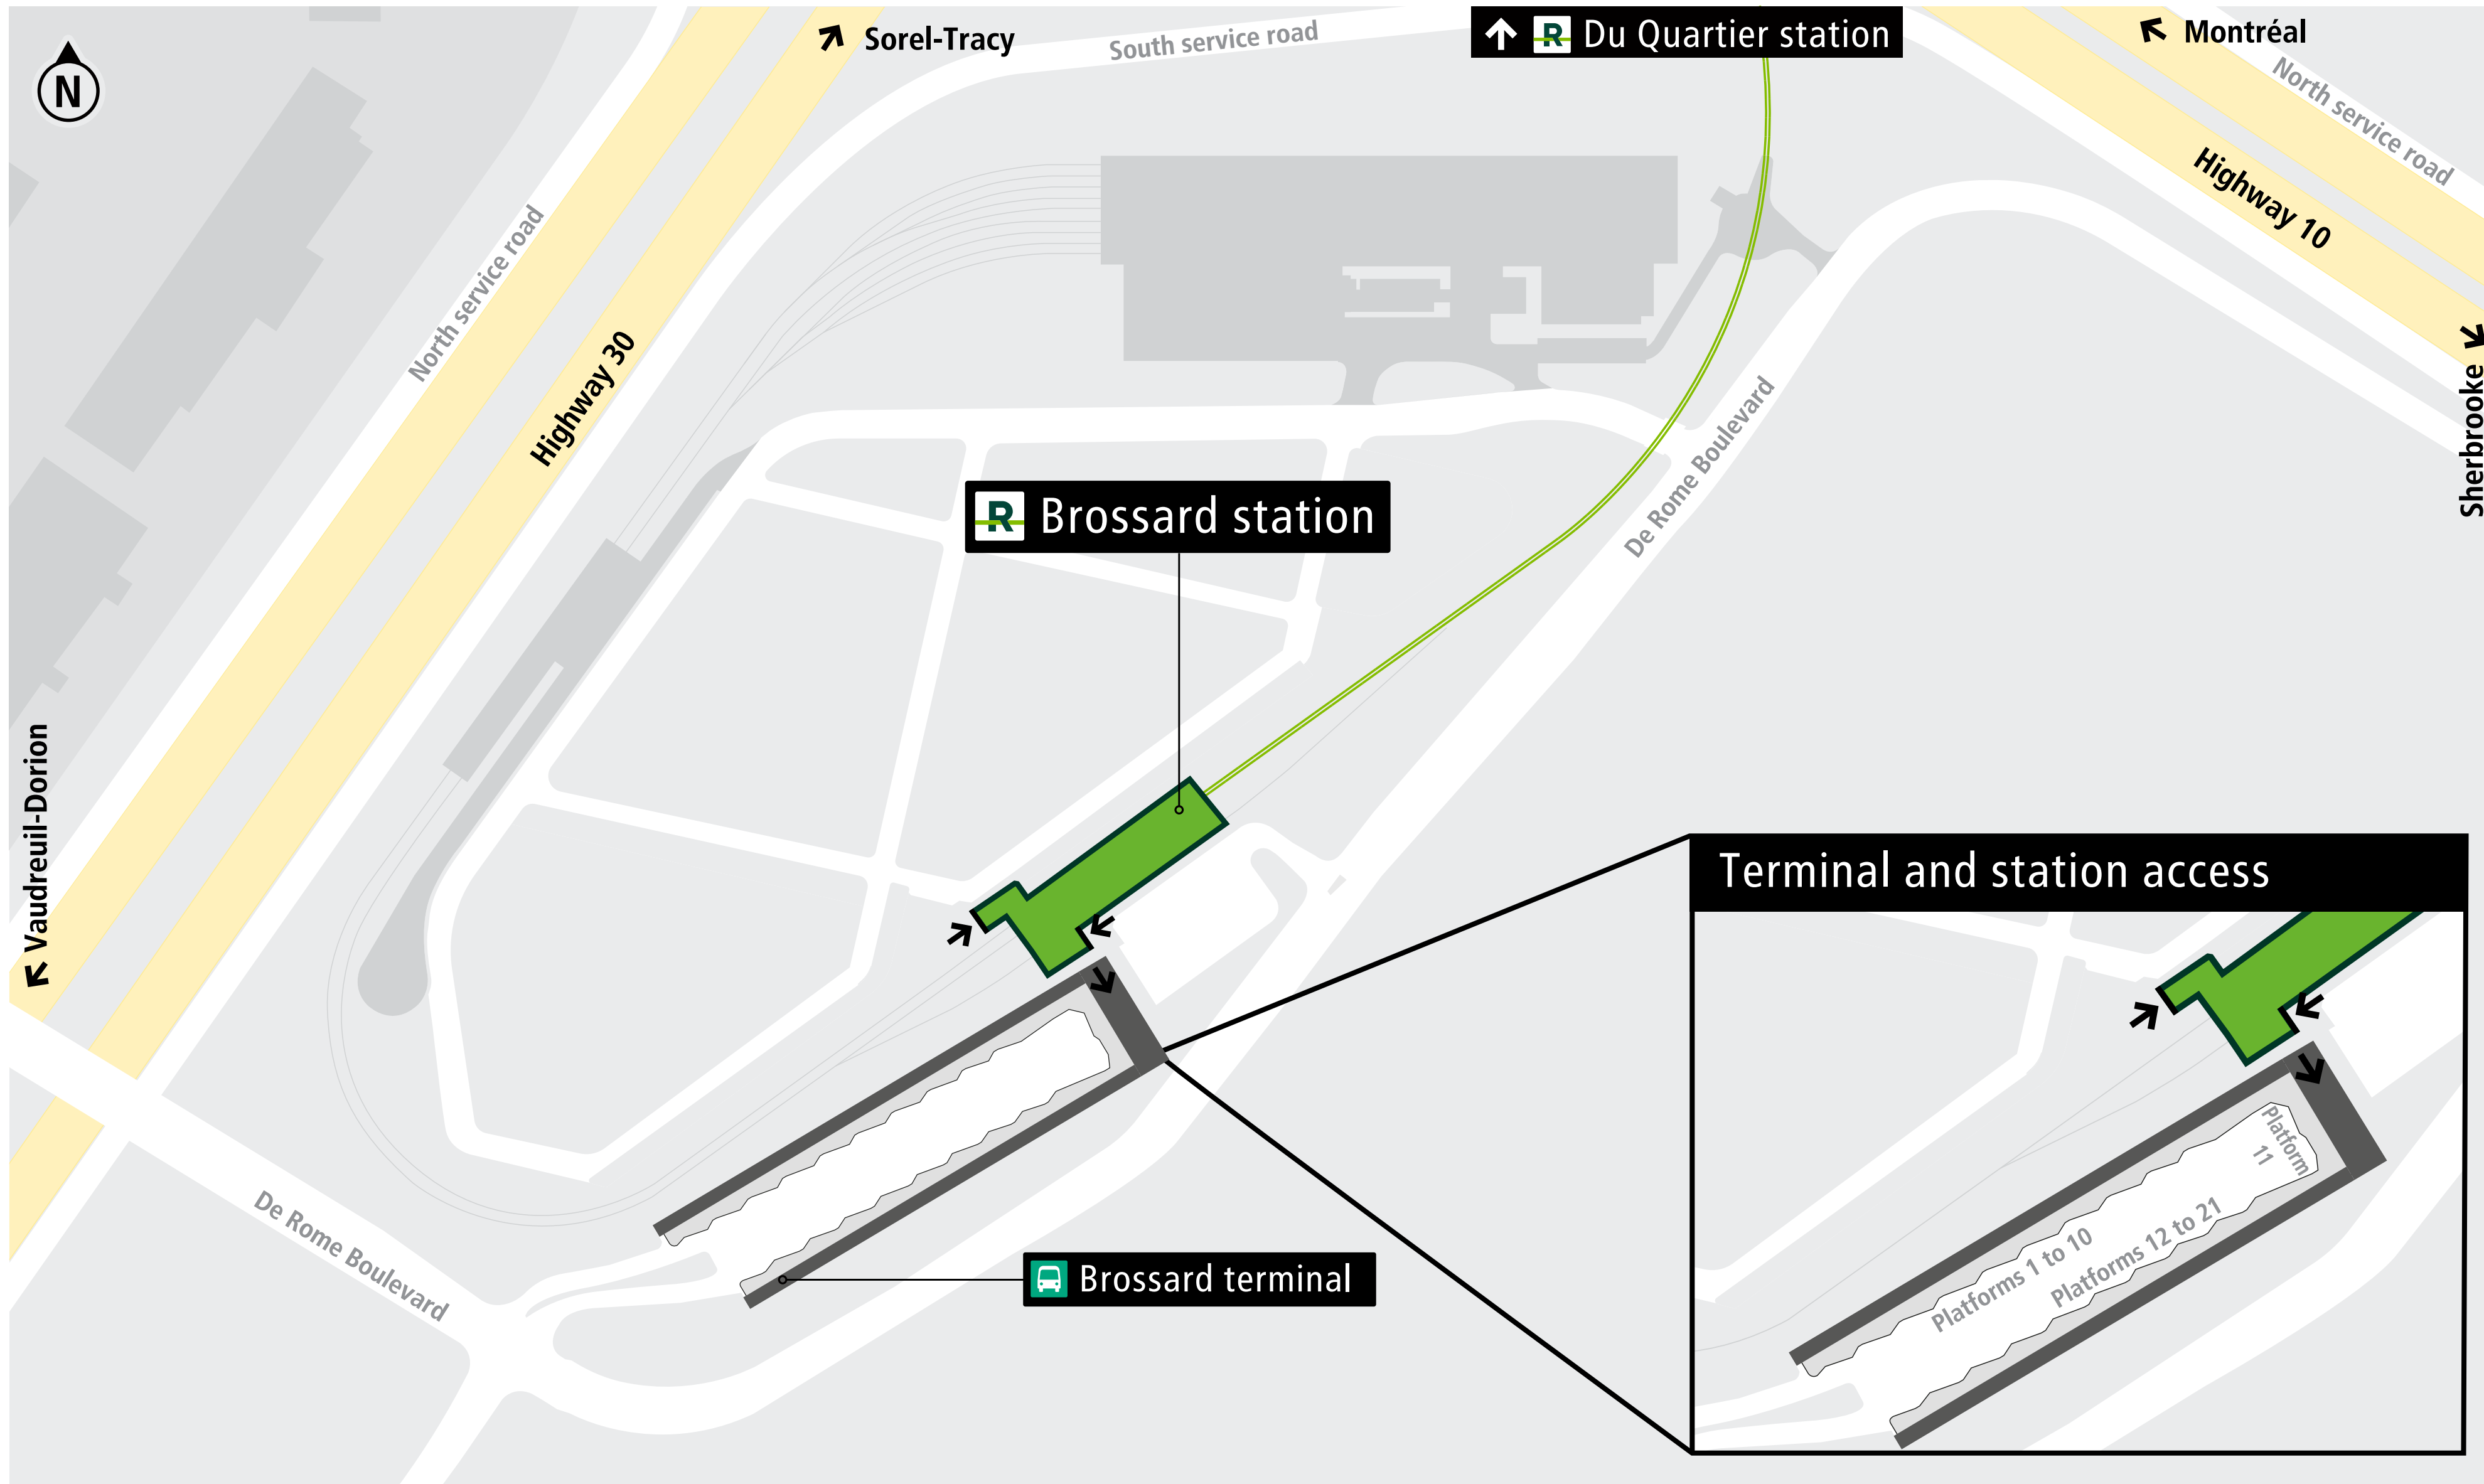

# Access map - Brossard station

## Public transit access

### LEGEND

- REM Brossard station
- Brossard bus terminal
- REM Line A
- Access to the station
- Building

This map shows the Réseau express métropolitain (REM) network in May 2023. It is not a roadmap of the area. Any reproduction or distribution, in whole or in part, is prohibited with special permission from REM. Design and production: REM | Legal Deposit: 2023