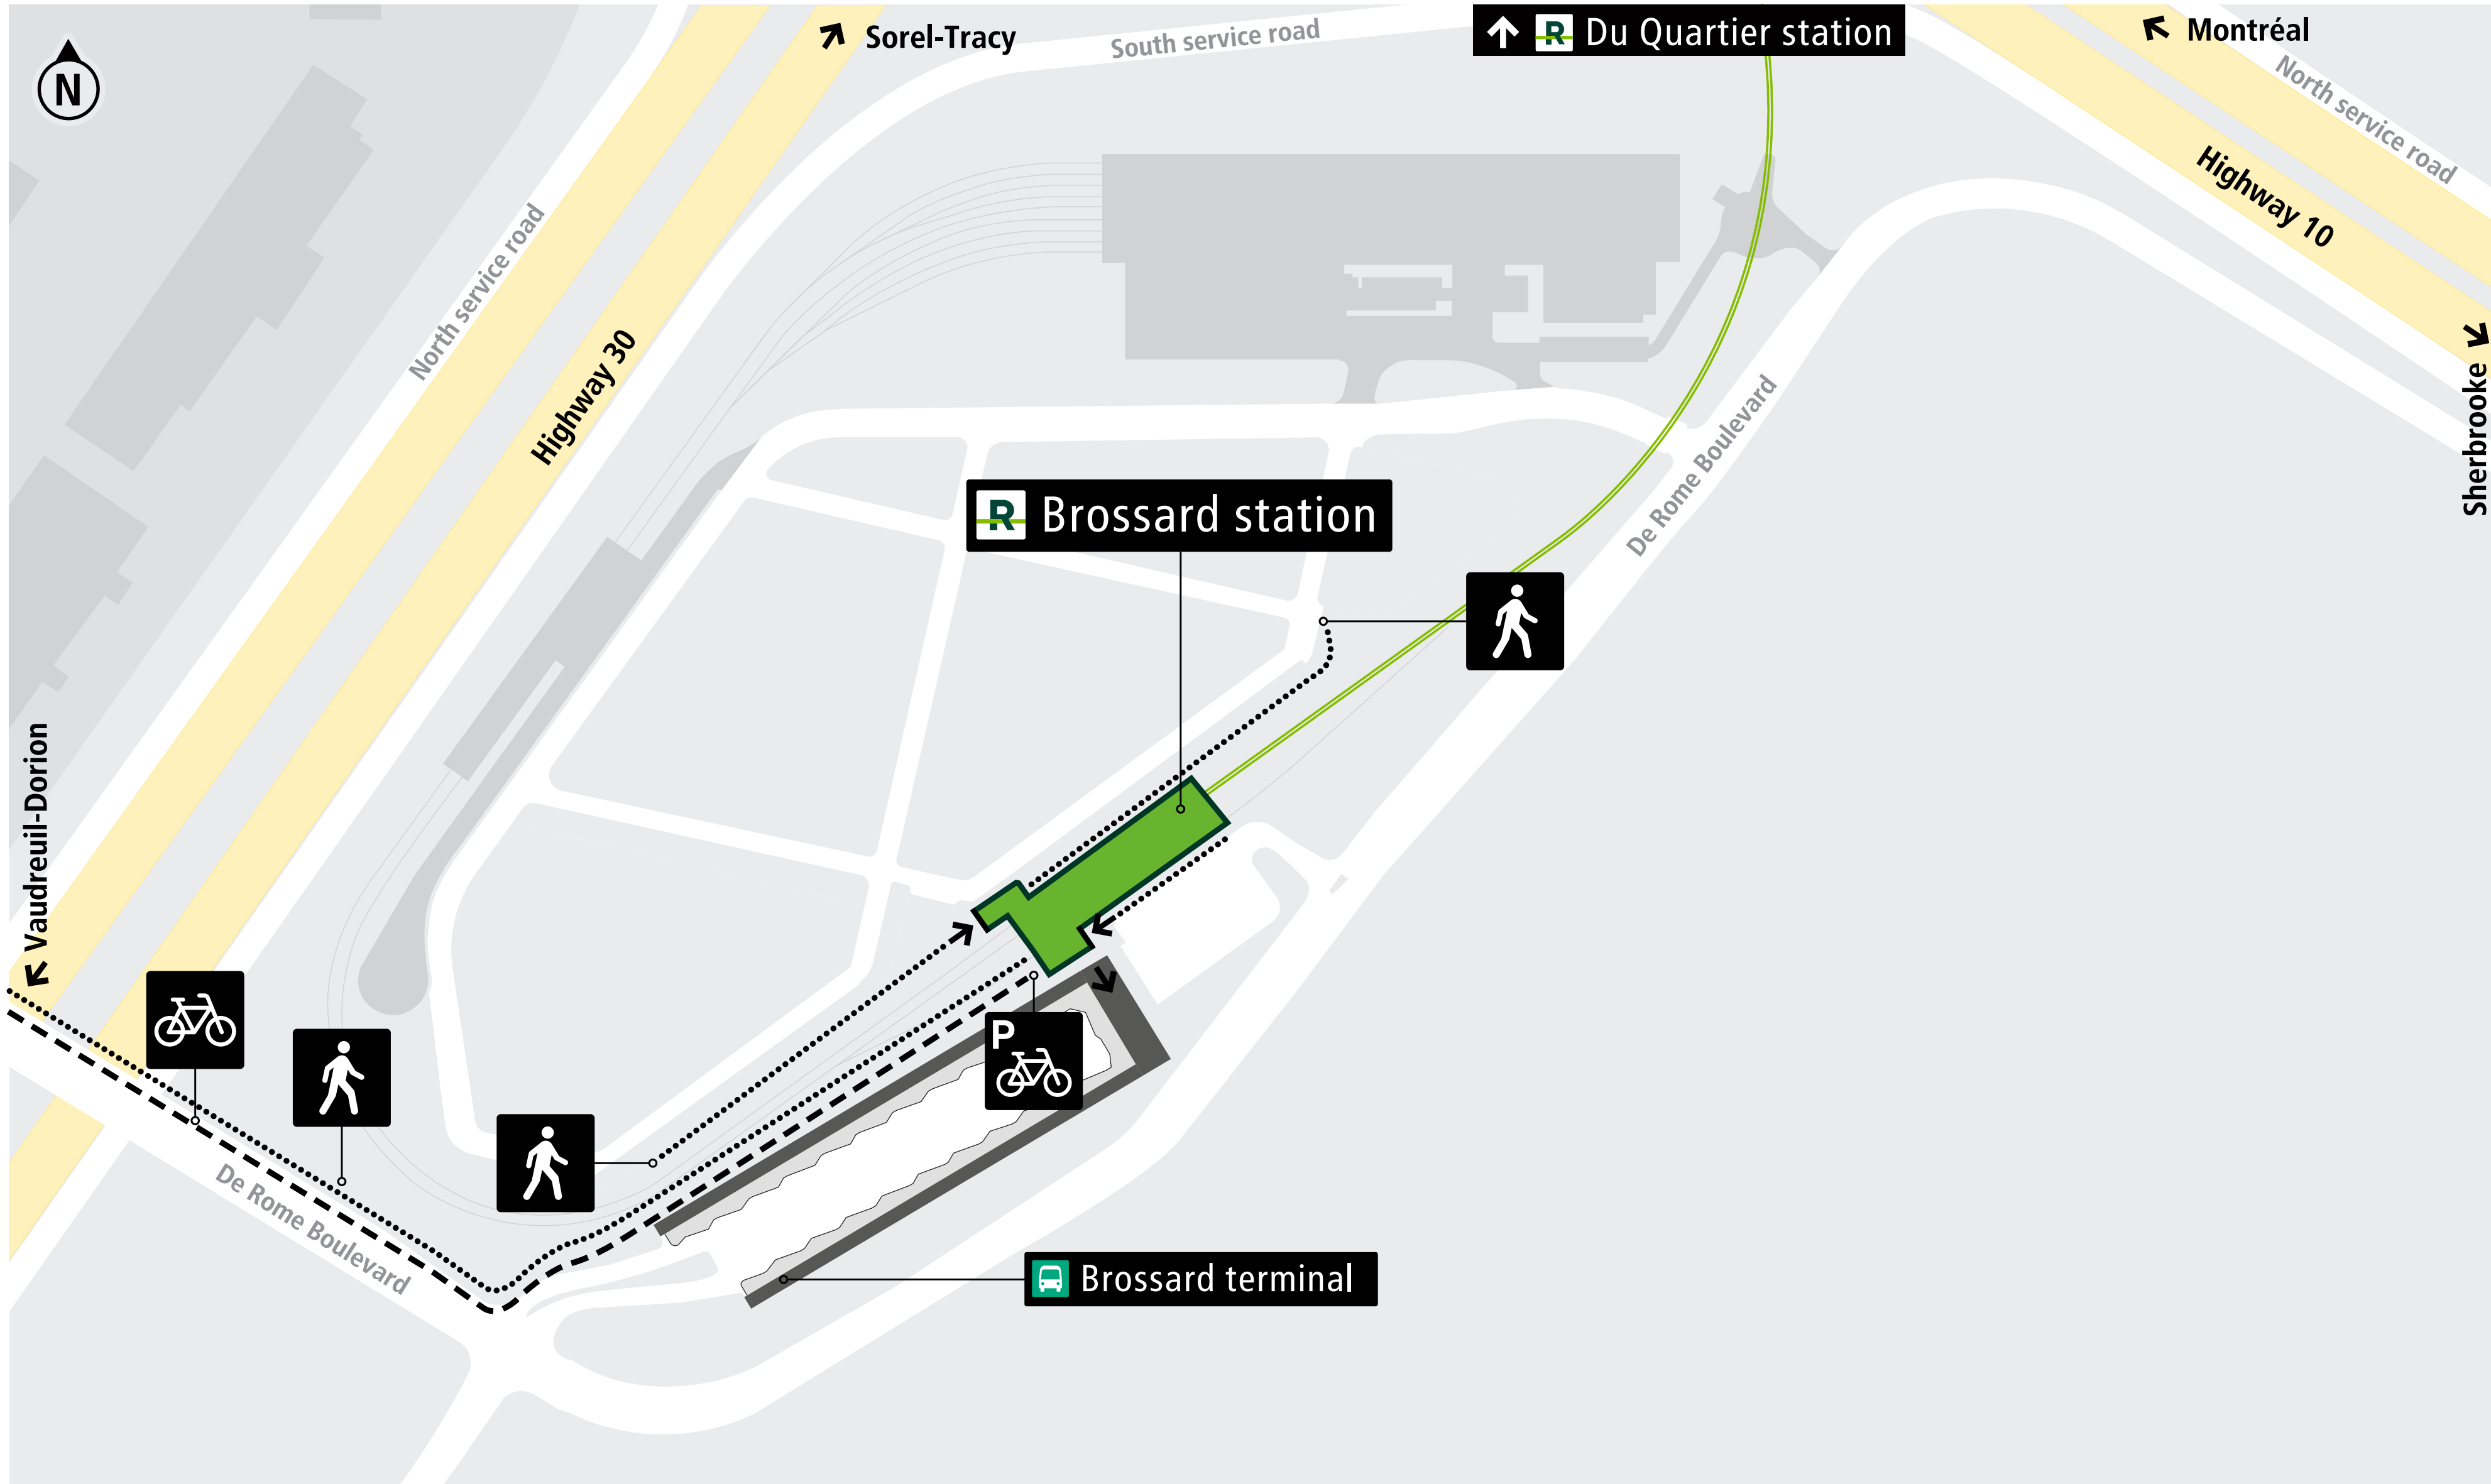

Access map - Brossard station

Bike and pedestrian access

LEGEND

- REM Brossard station
- Brossard bus terminal
- REM Line A
- Access to the station
- Pedestrian traffic ······
- Bike path - - - - -
- Bicycle parking
- Building

This map shows the Réseau express métropolitain (REM) network in May 2023. It is not a roadmap of the area. Any reproduction or distribution, in whole or in part, is prohibited with special permission from REM. Design and production: REM | Legal Deposit: 2023