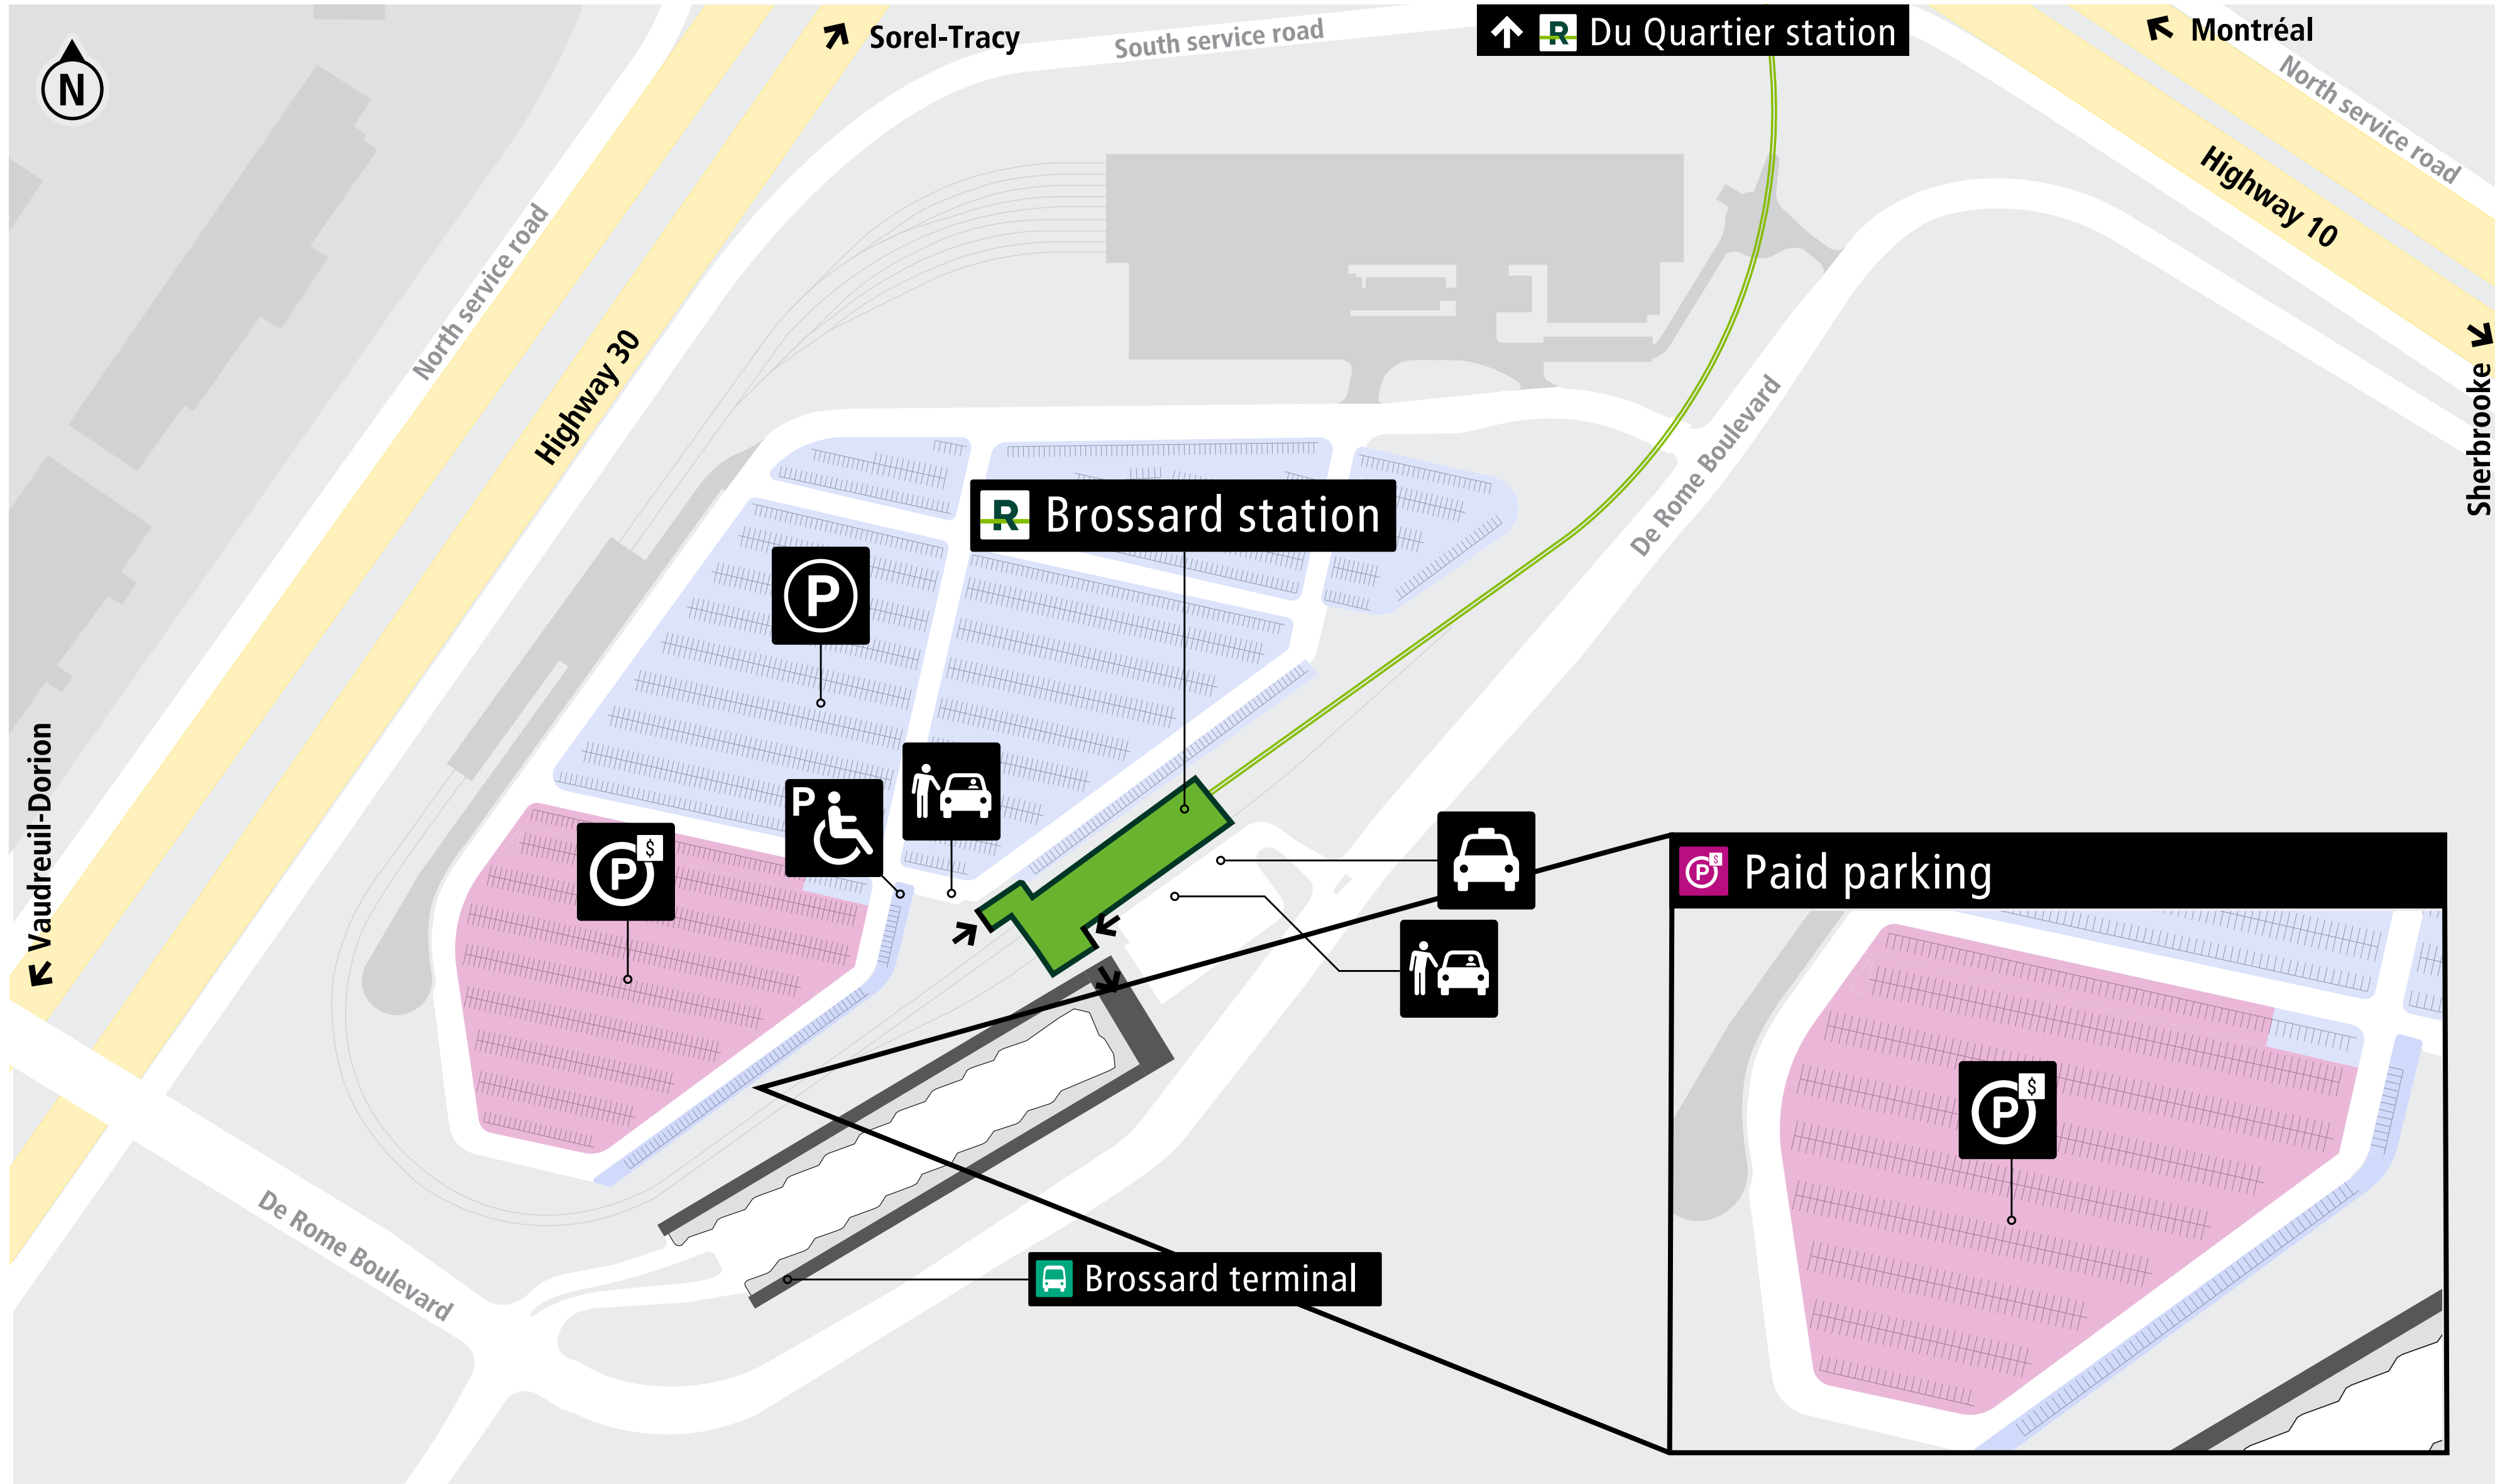

# Access map - Brossard station

## Access by car

### LEGEND

- REM Brossard station
- Brossard bus terminal
- REM Line A
- Access to the station
- Free parking
- Paid parking
- Reduced mobility parking
- Taxi parking
- Kiss-and-ride
- Building

This map shows the Réseau express métropolitain (REM) network in May 2023. It is not a roadmap of the area. Any reproduction or distribution, in whole or in part, is prohibited with special permission from REM. Design and production: REM | Legal Deposit: 2023