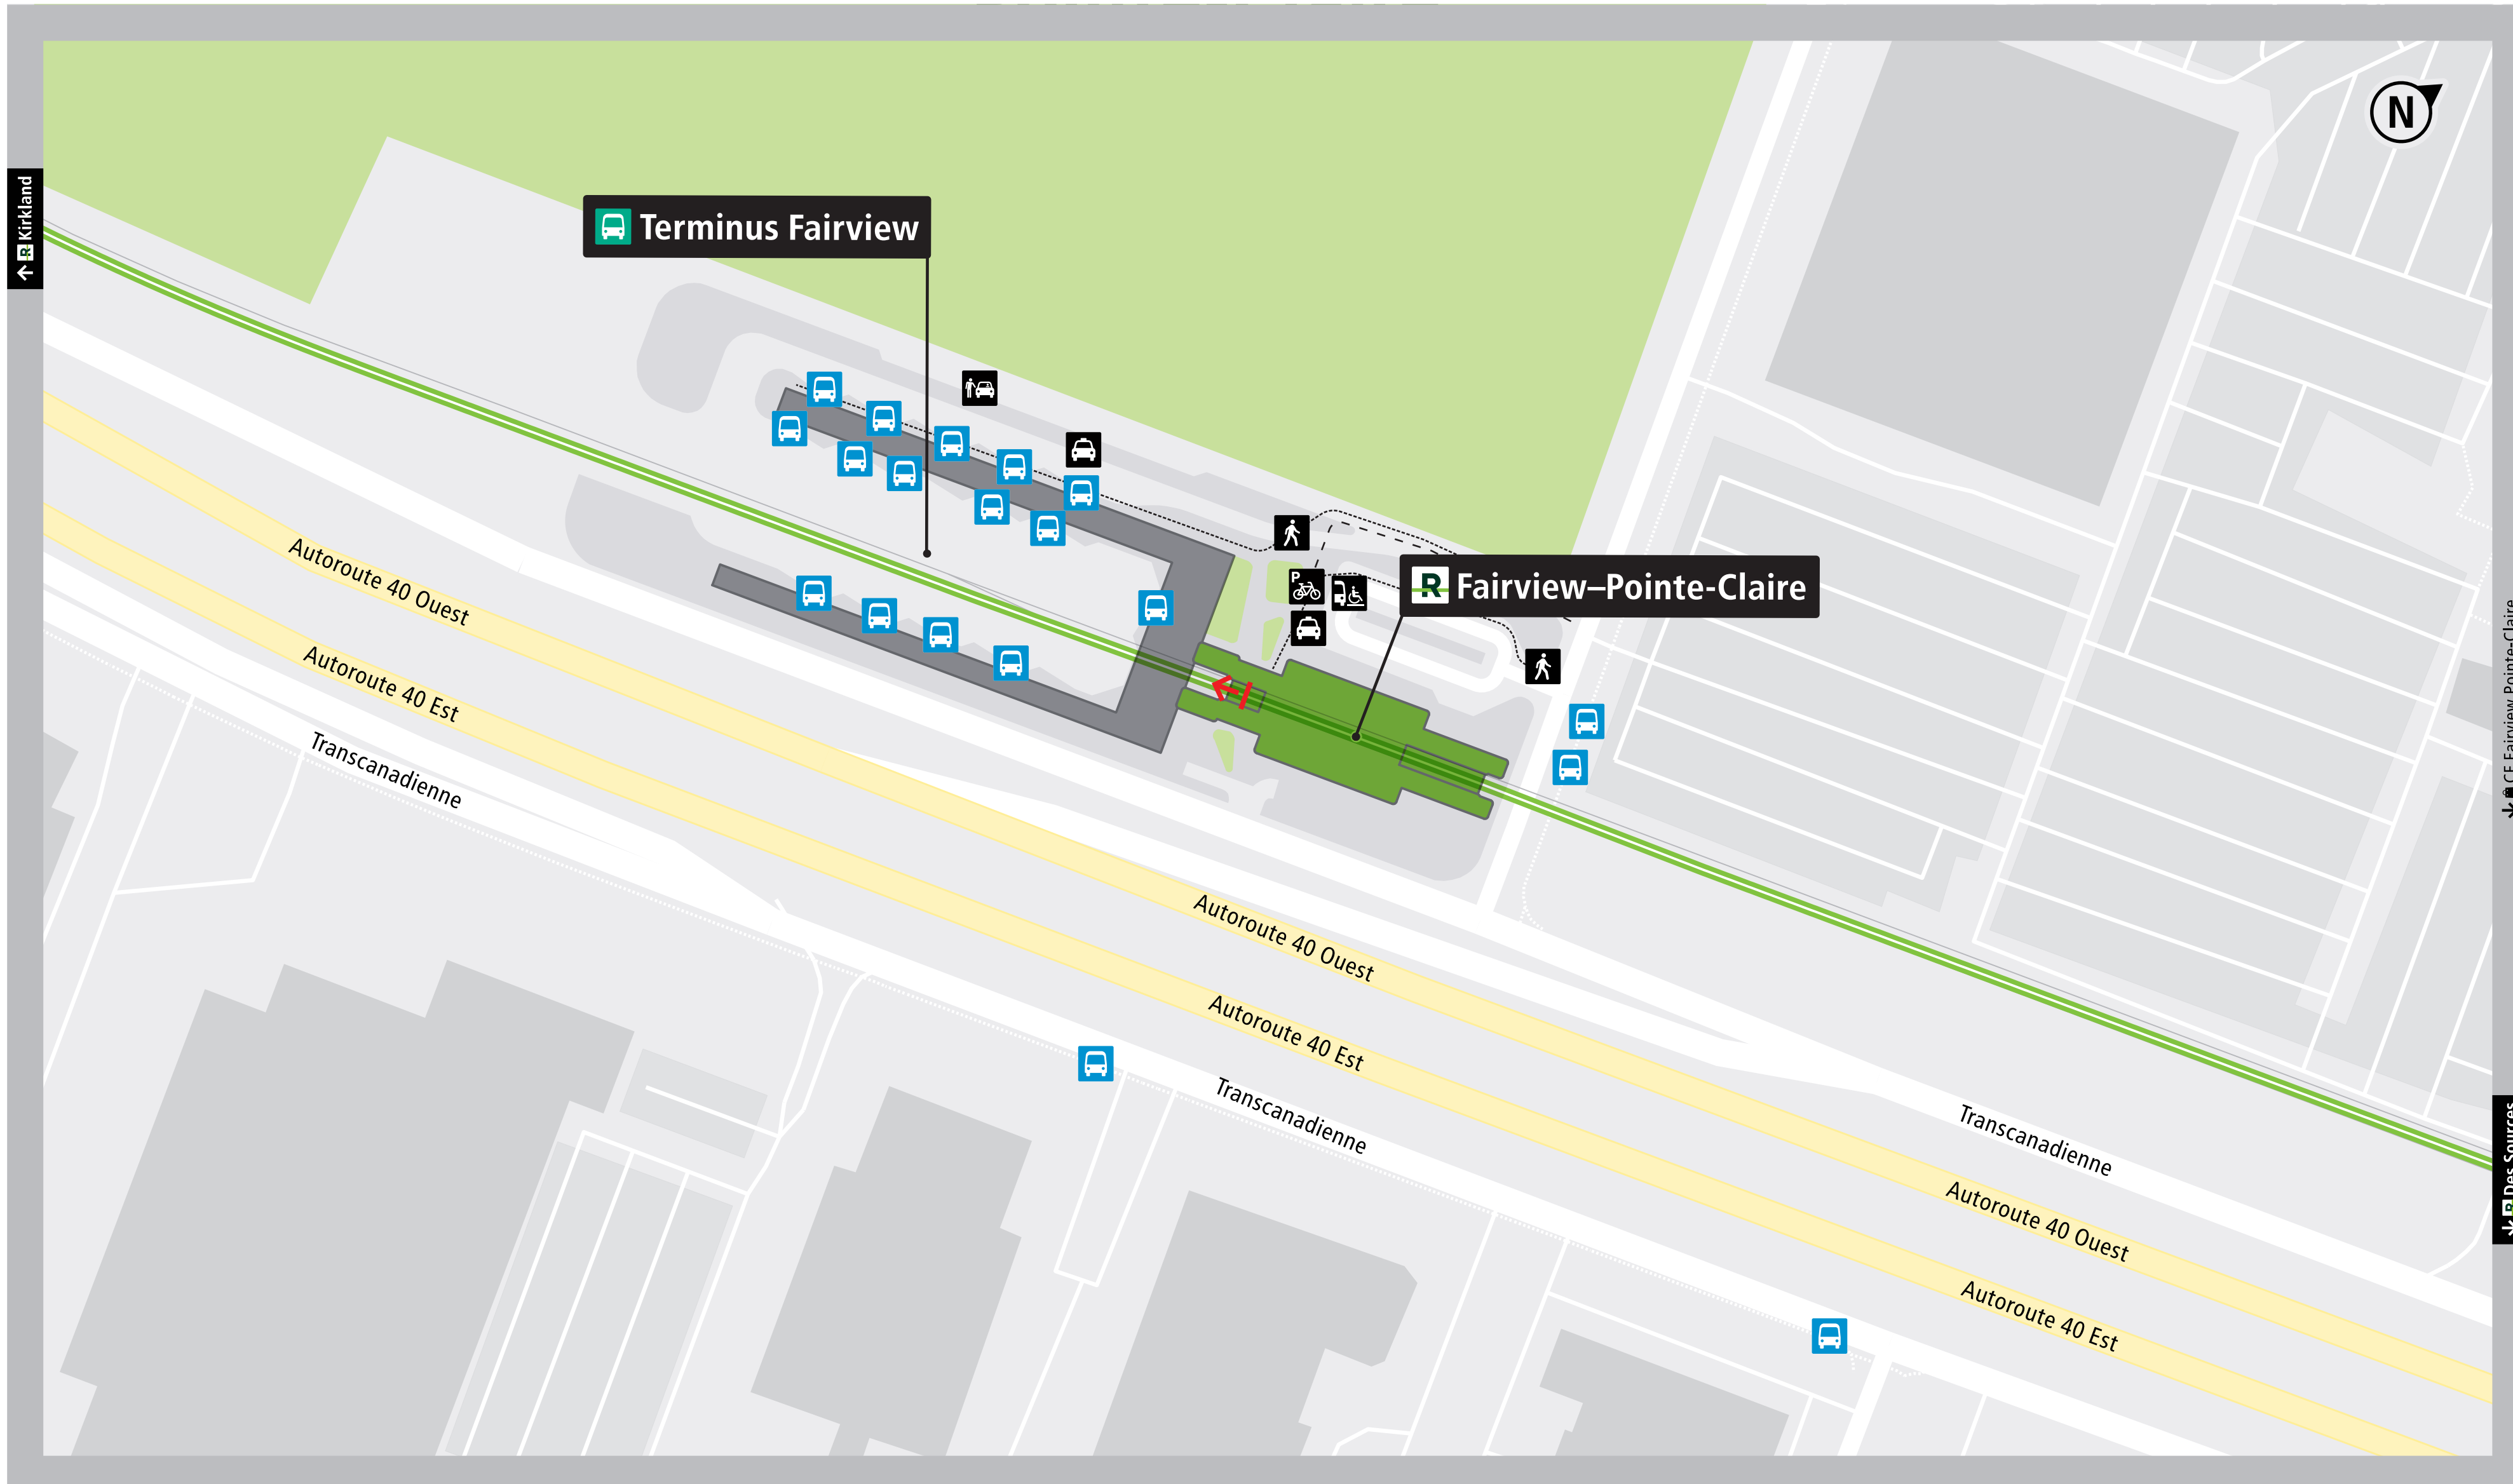

Fairview–Pointe-Claire

Plan d'accès

LÉGENDE

- Station REM
- Ligne A REM
- Sortie de station
- STM Arrêt de bus
- Dépose-minute
- Stationnement taxi
- Stationnement incitatif REM
- Stationnement payant
- Stationnement mobilité réduite
- Débarcadere transport adapté
- Circulation piétonne .....
- Piste cyclable - - - -
- Stationnement vélo