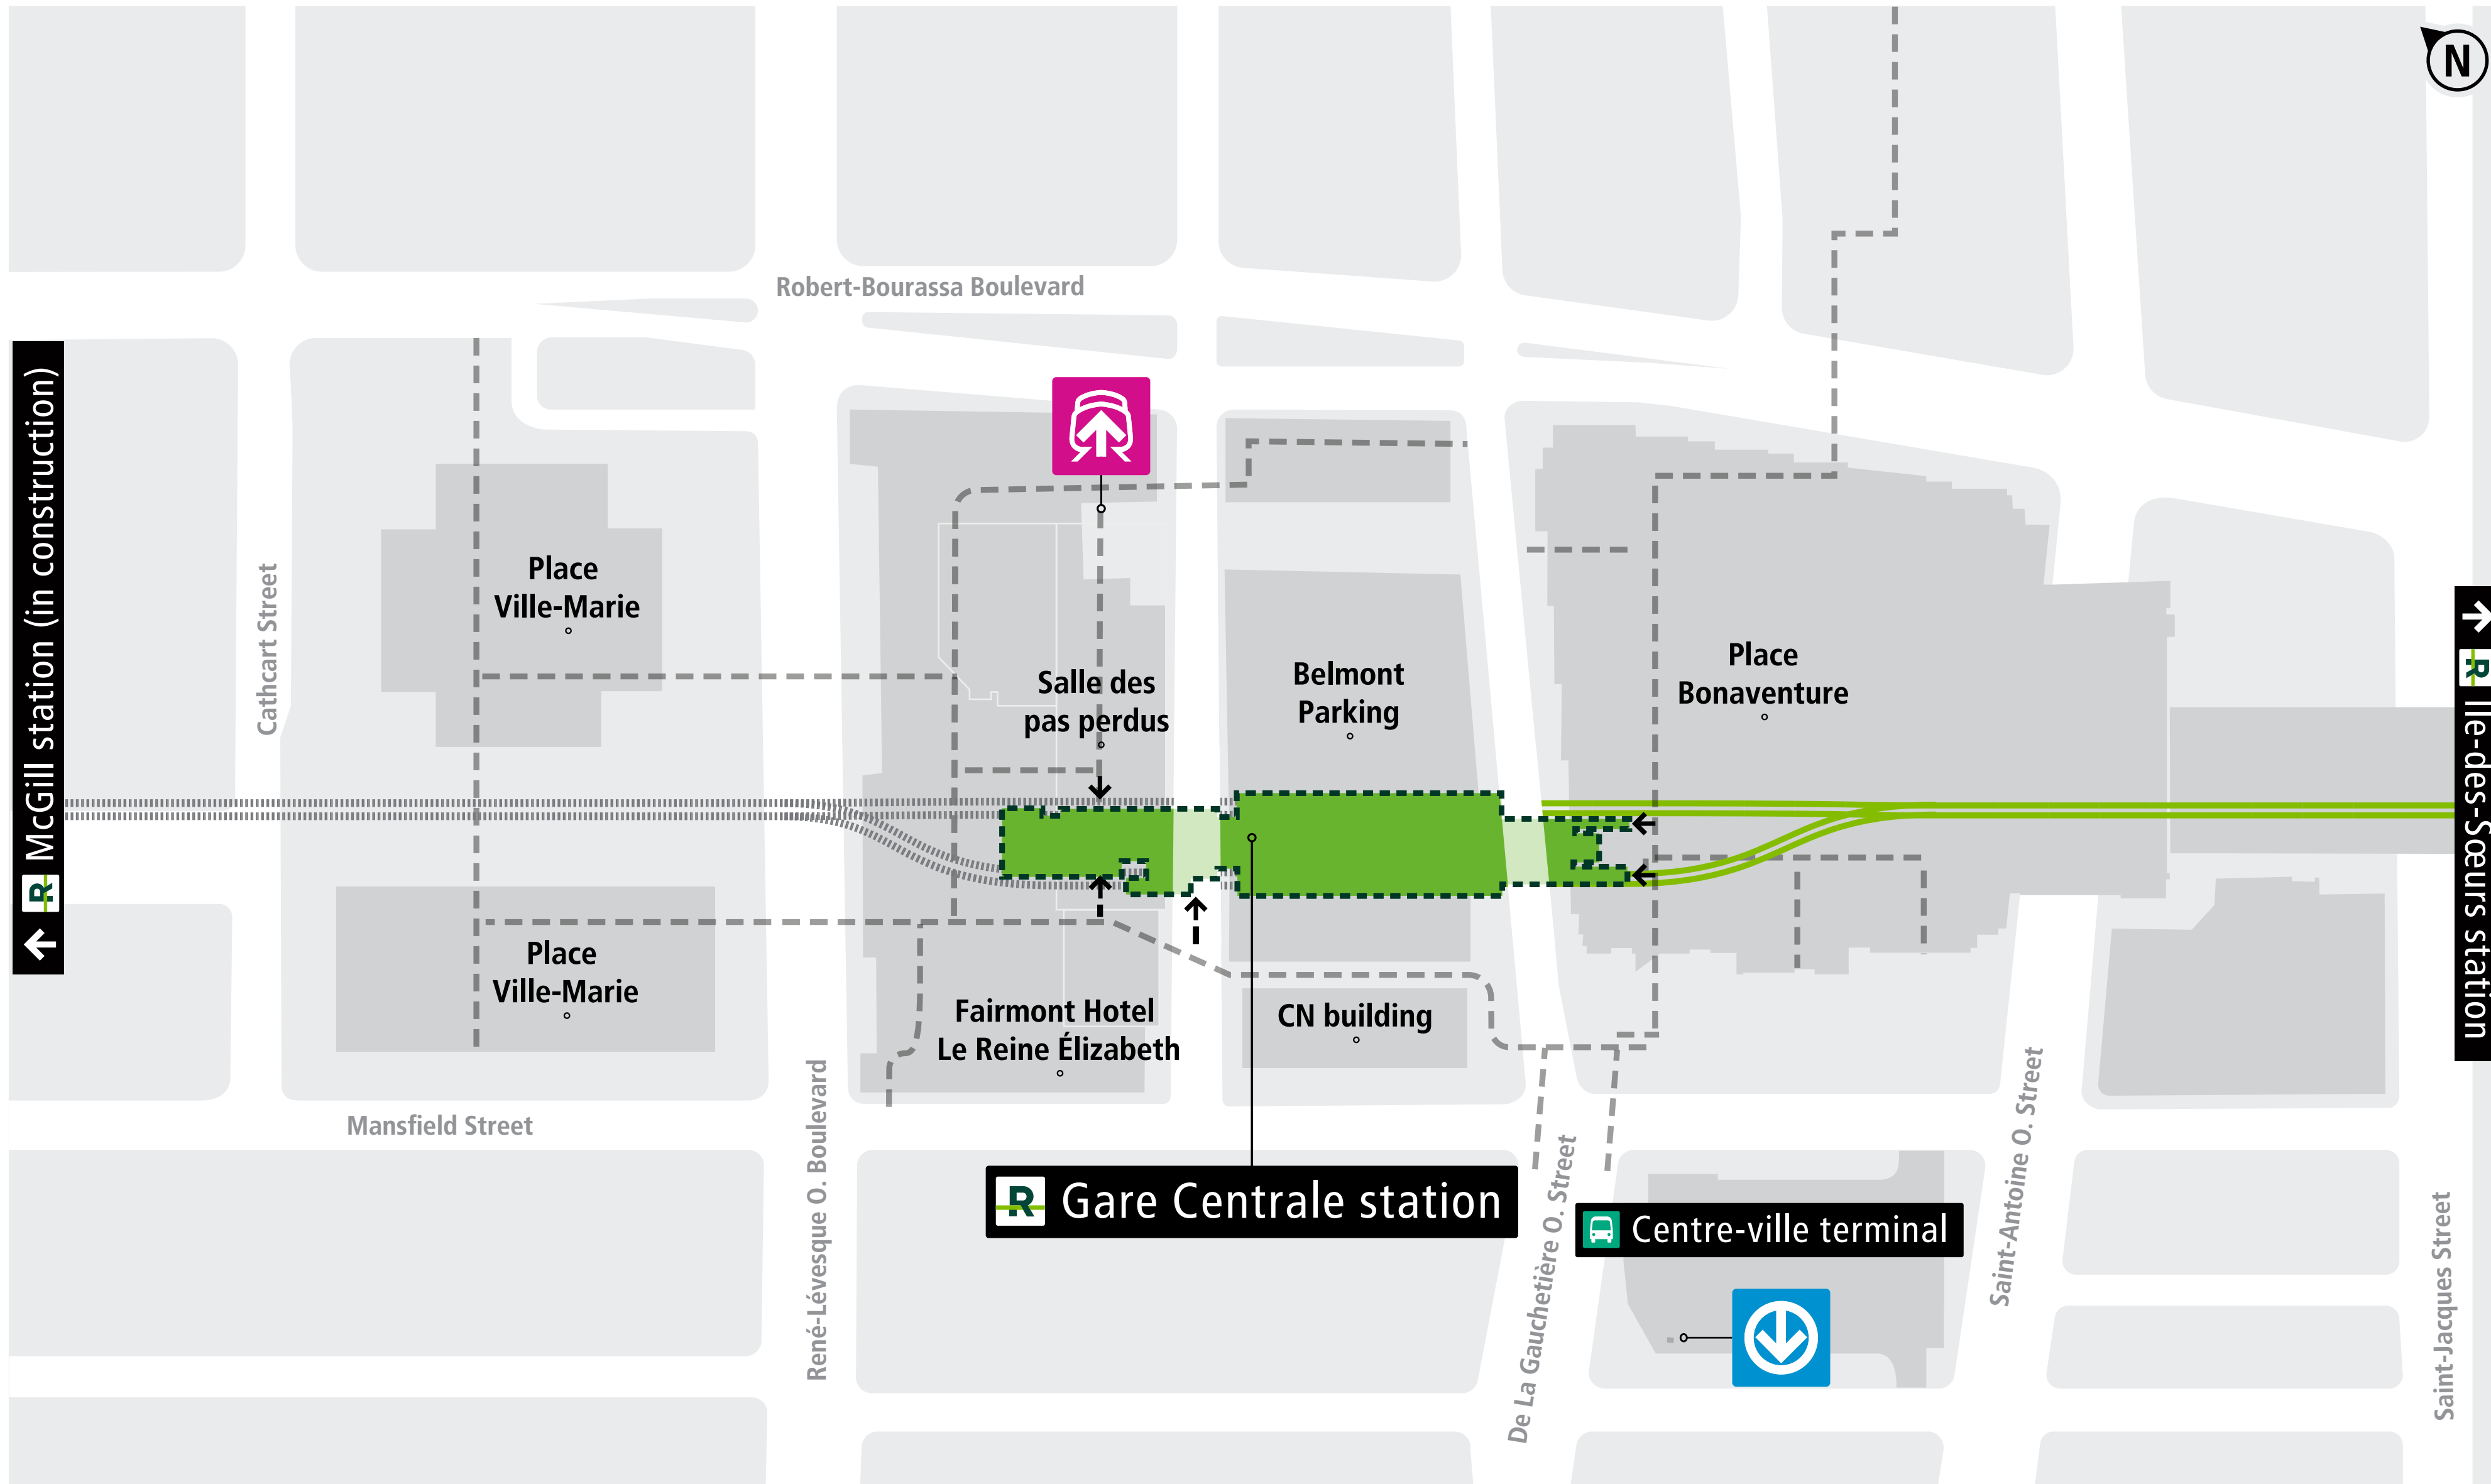

Access map - Gare Centrale station

LEGEND

-  REM Gare Centrale station
-  REM Line A
-  Access to the station
-  Bonaventure Subway
-  Gare Centrale
-  Bus terminal

-  Building
-  Underground network

Note : Bus lines are also available but are not identified on this map

    rem.info

This map shows the Réseau express métropolitain (REM) network in May 2023. It is not a roadmap of the area. Any reproduction or distribution, in whole or in part, is prohibited with special permission from REM. Design and production: REM | Legal Deposit: 2023