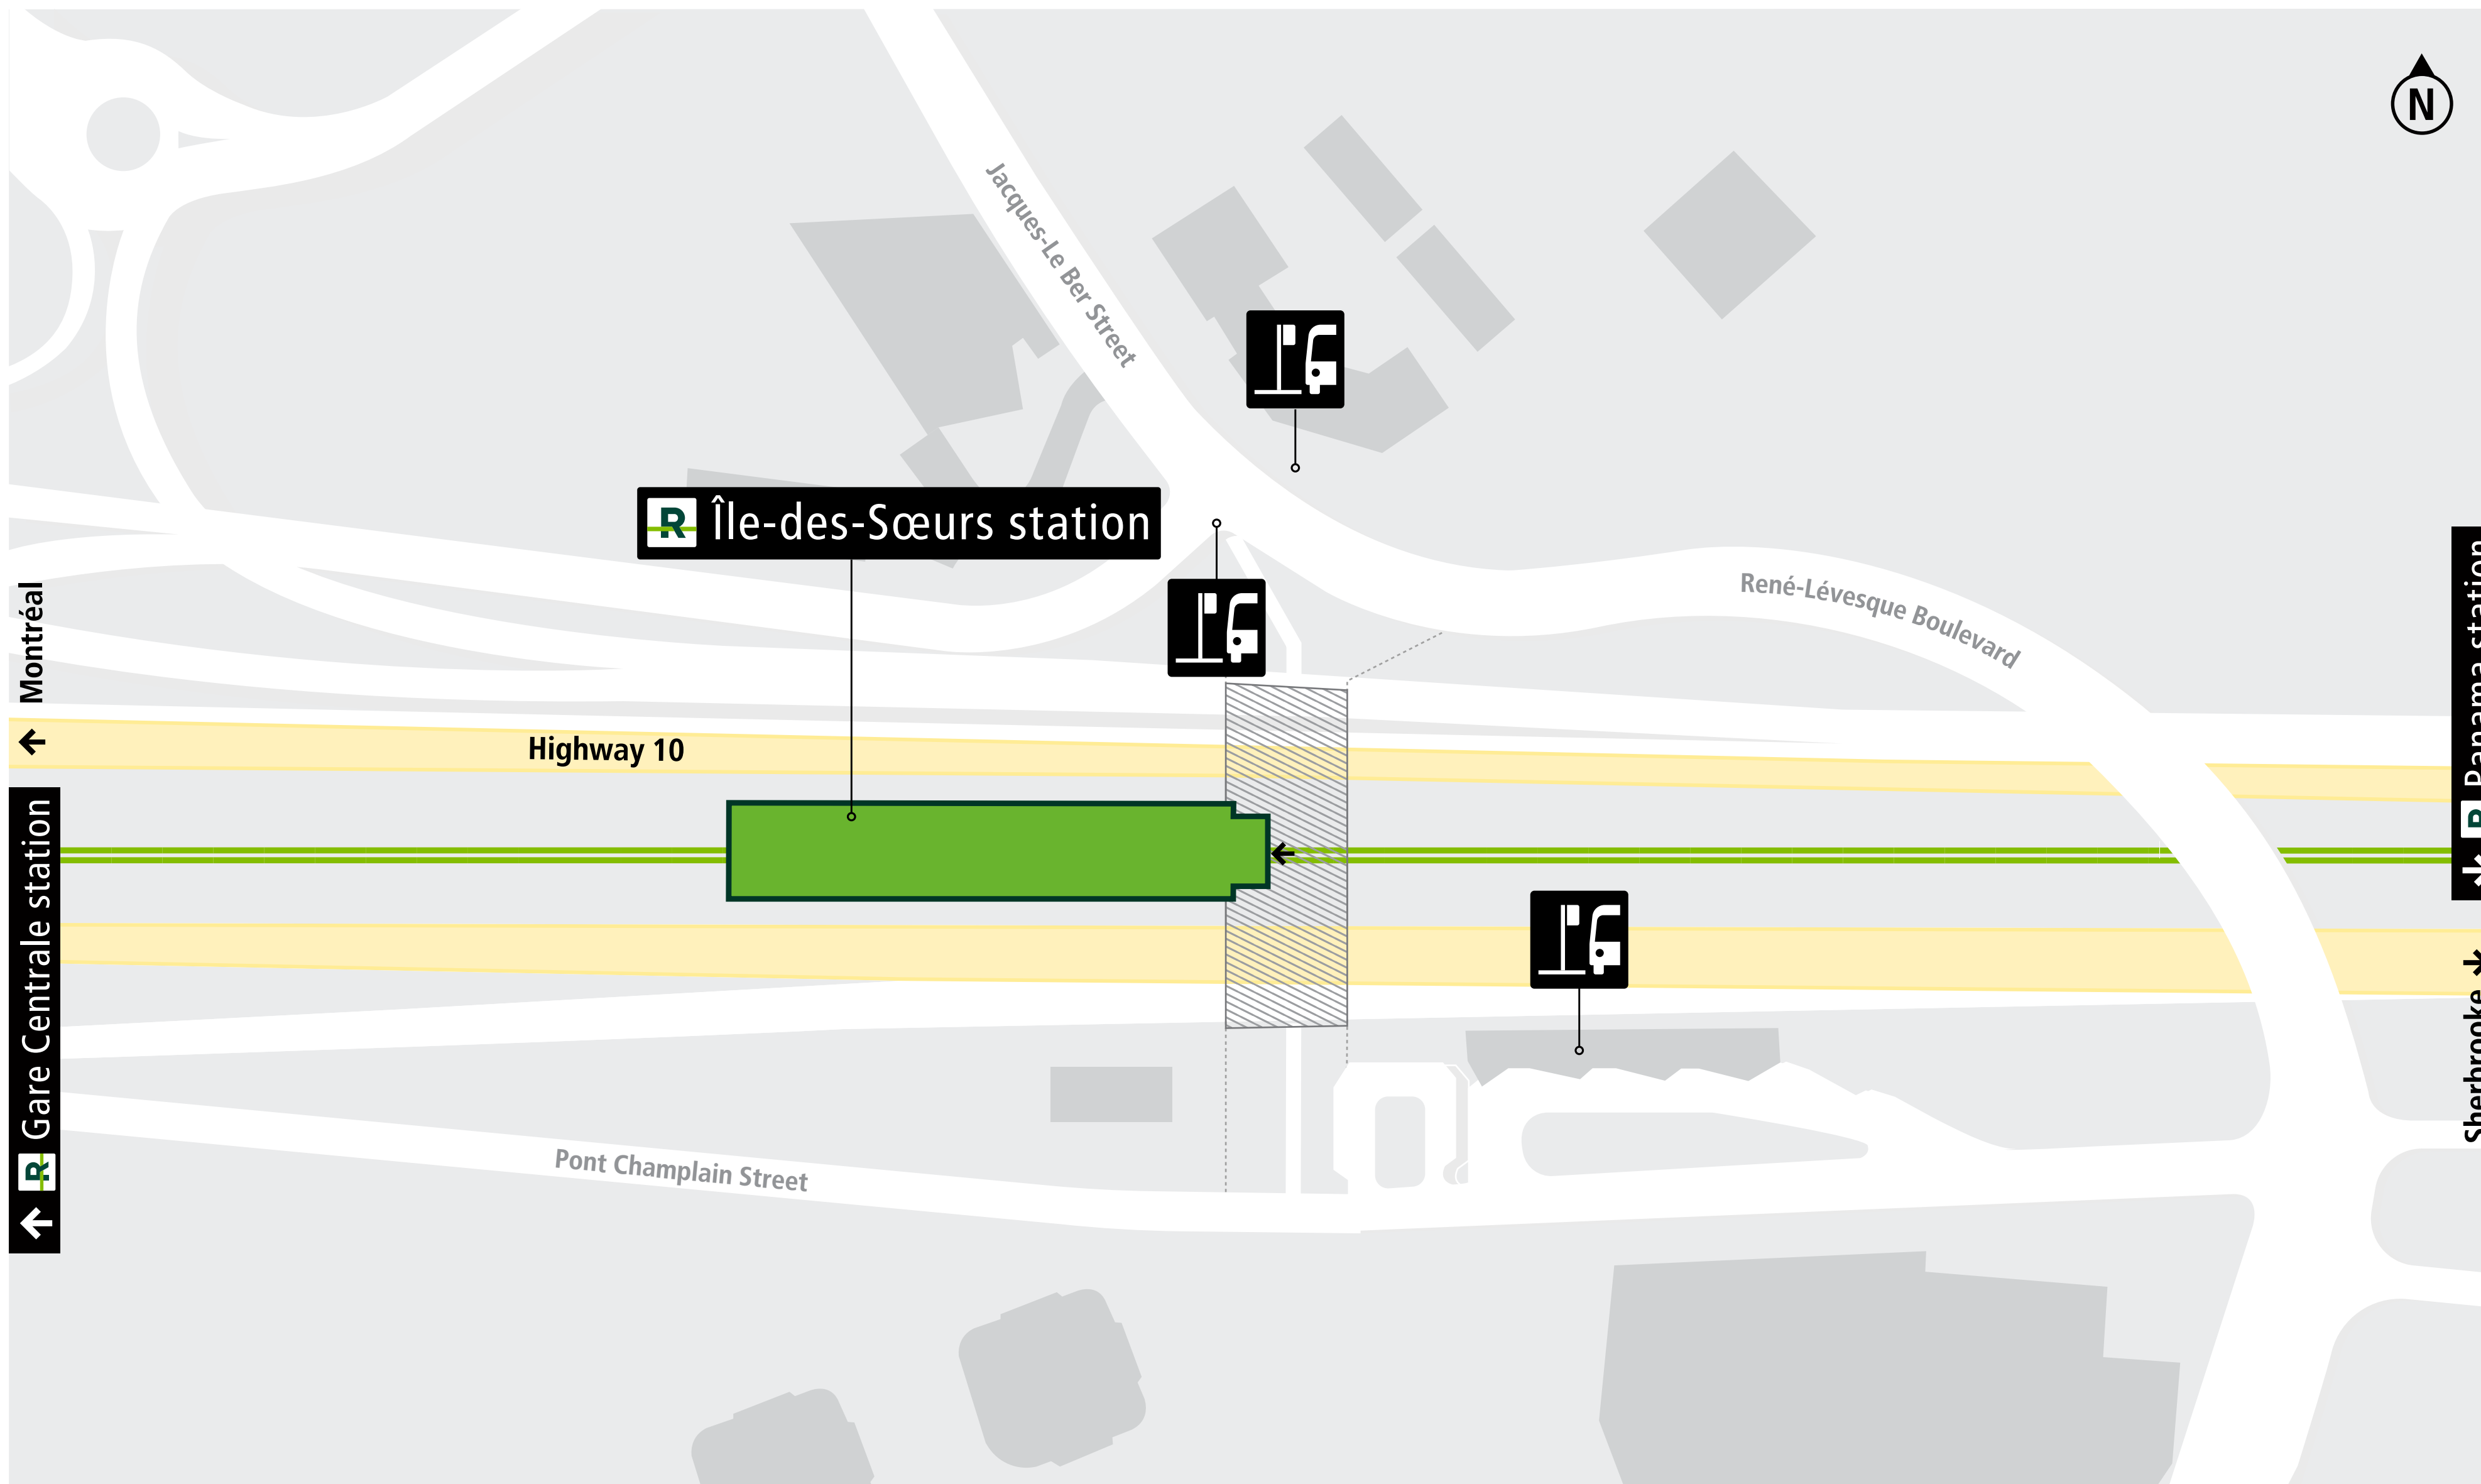

Access map - Île-des-Sœurs station

Public transit access

LEGEND

- REM Île-des-Sœurs station
- Underground
- REM Line A
- Access to the station
- Bus stop (STM)
- Building

This map shows the Réseau express métropolitain (REM) network in May 2023. It is not a roadmap of the area. Any reproduction or distribution, in whole or in part, is prohibited with special permission from REM. Design and production: REM | Legal Deposit: 2023