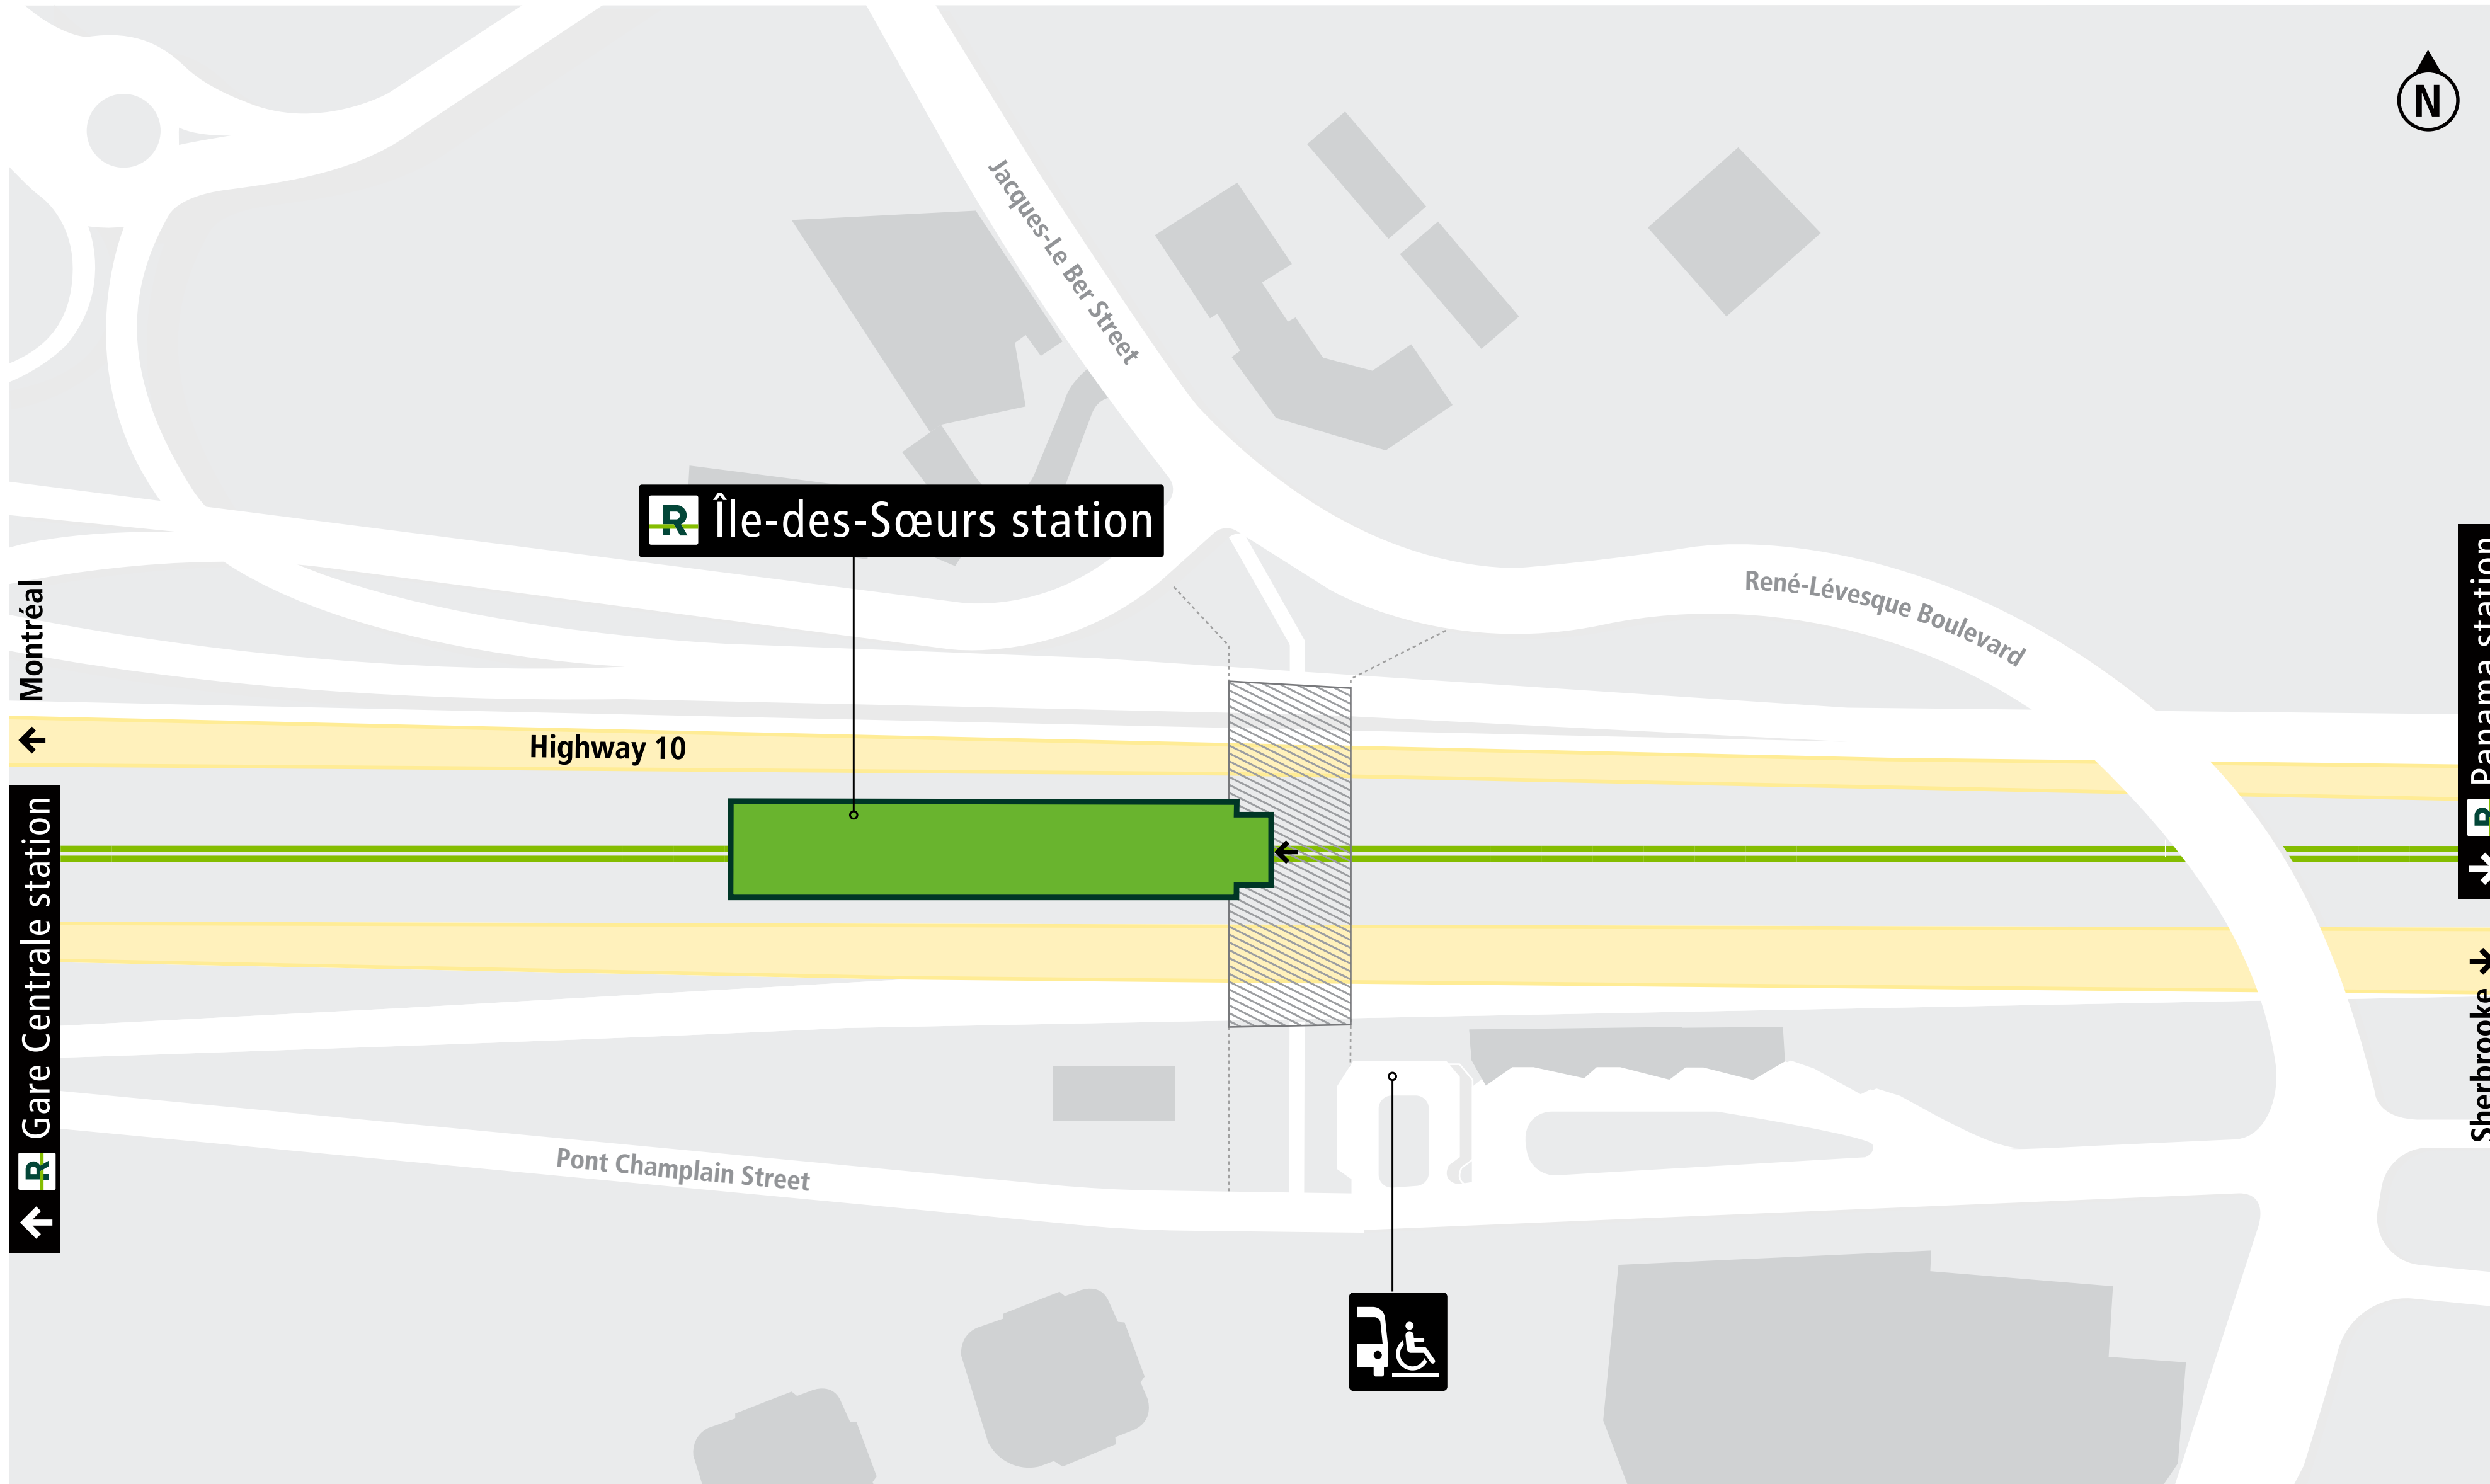

Access map - Île-des-Sœurs station

Paratransit access

LEGEND

- REM Île-des-Sœurs station
 - Underground
 - REM Line A
 - Access to the station
 - Paratransit drop-off area
-
- Building

This map shows the Réseau express métropolitain (REM) network in May 2023. It is not a roadmap of the area. Any reproduction or distribution, in whole or in part, is prohibited with special permission from REM. Design and production: REM | Legal Deposit: 2023