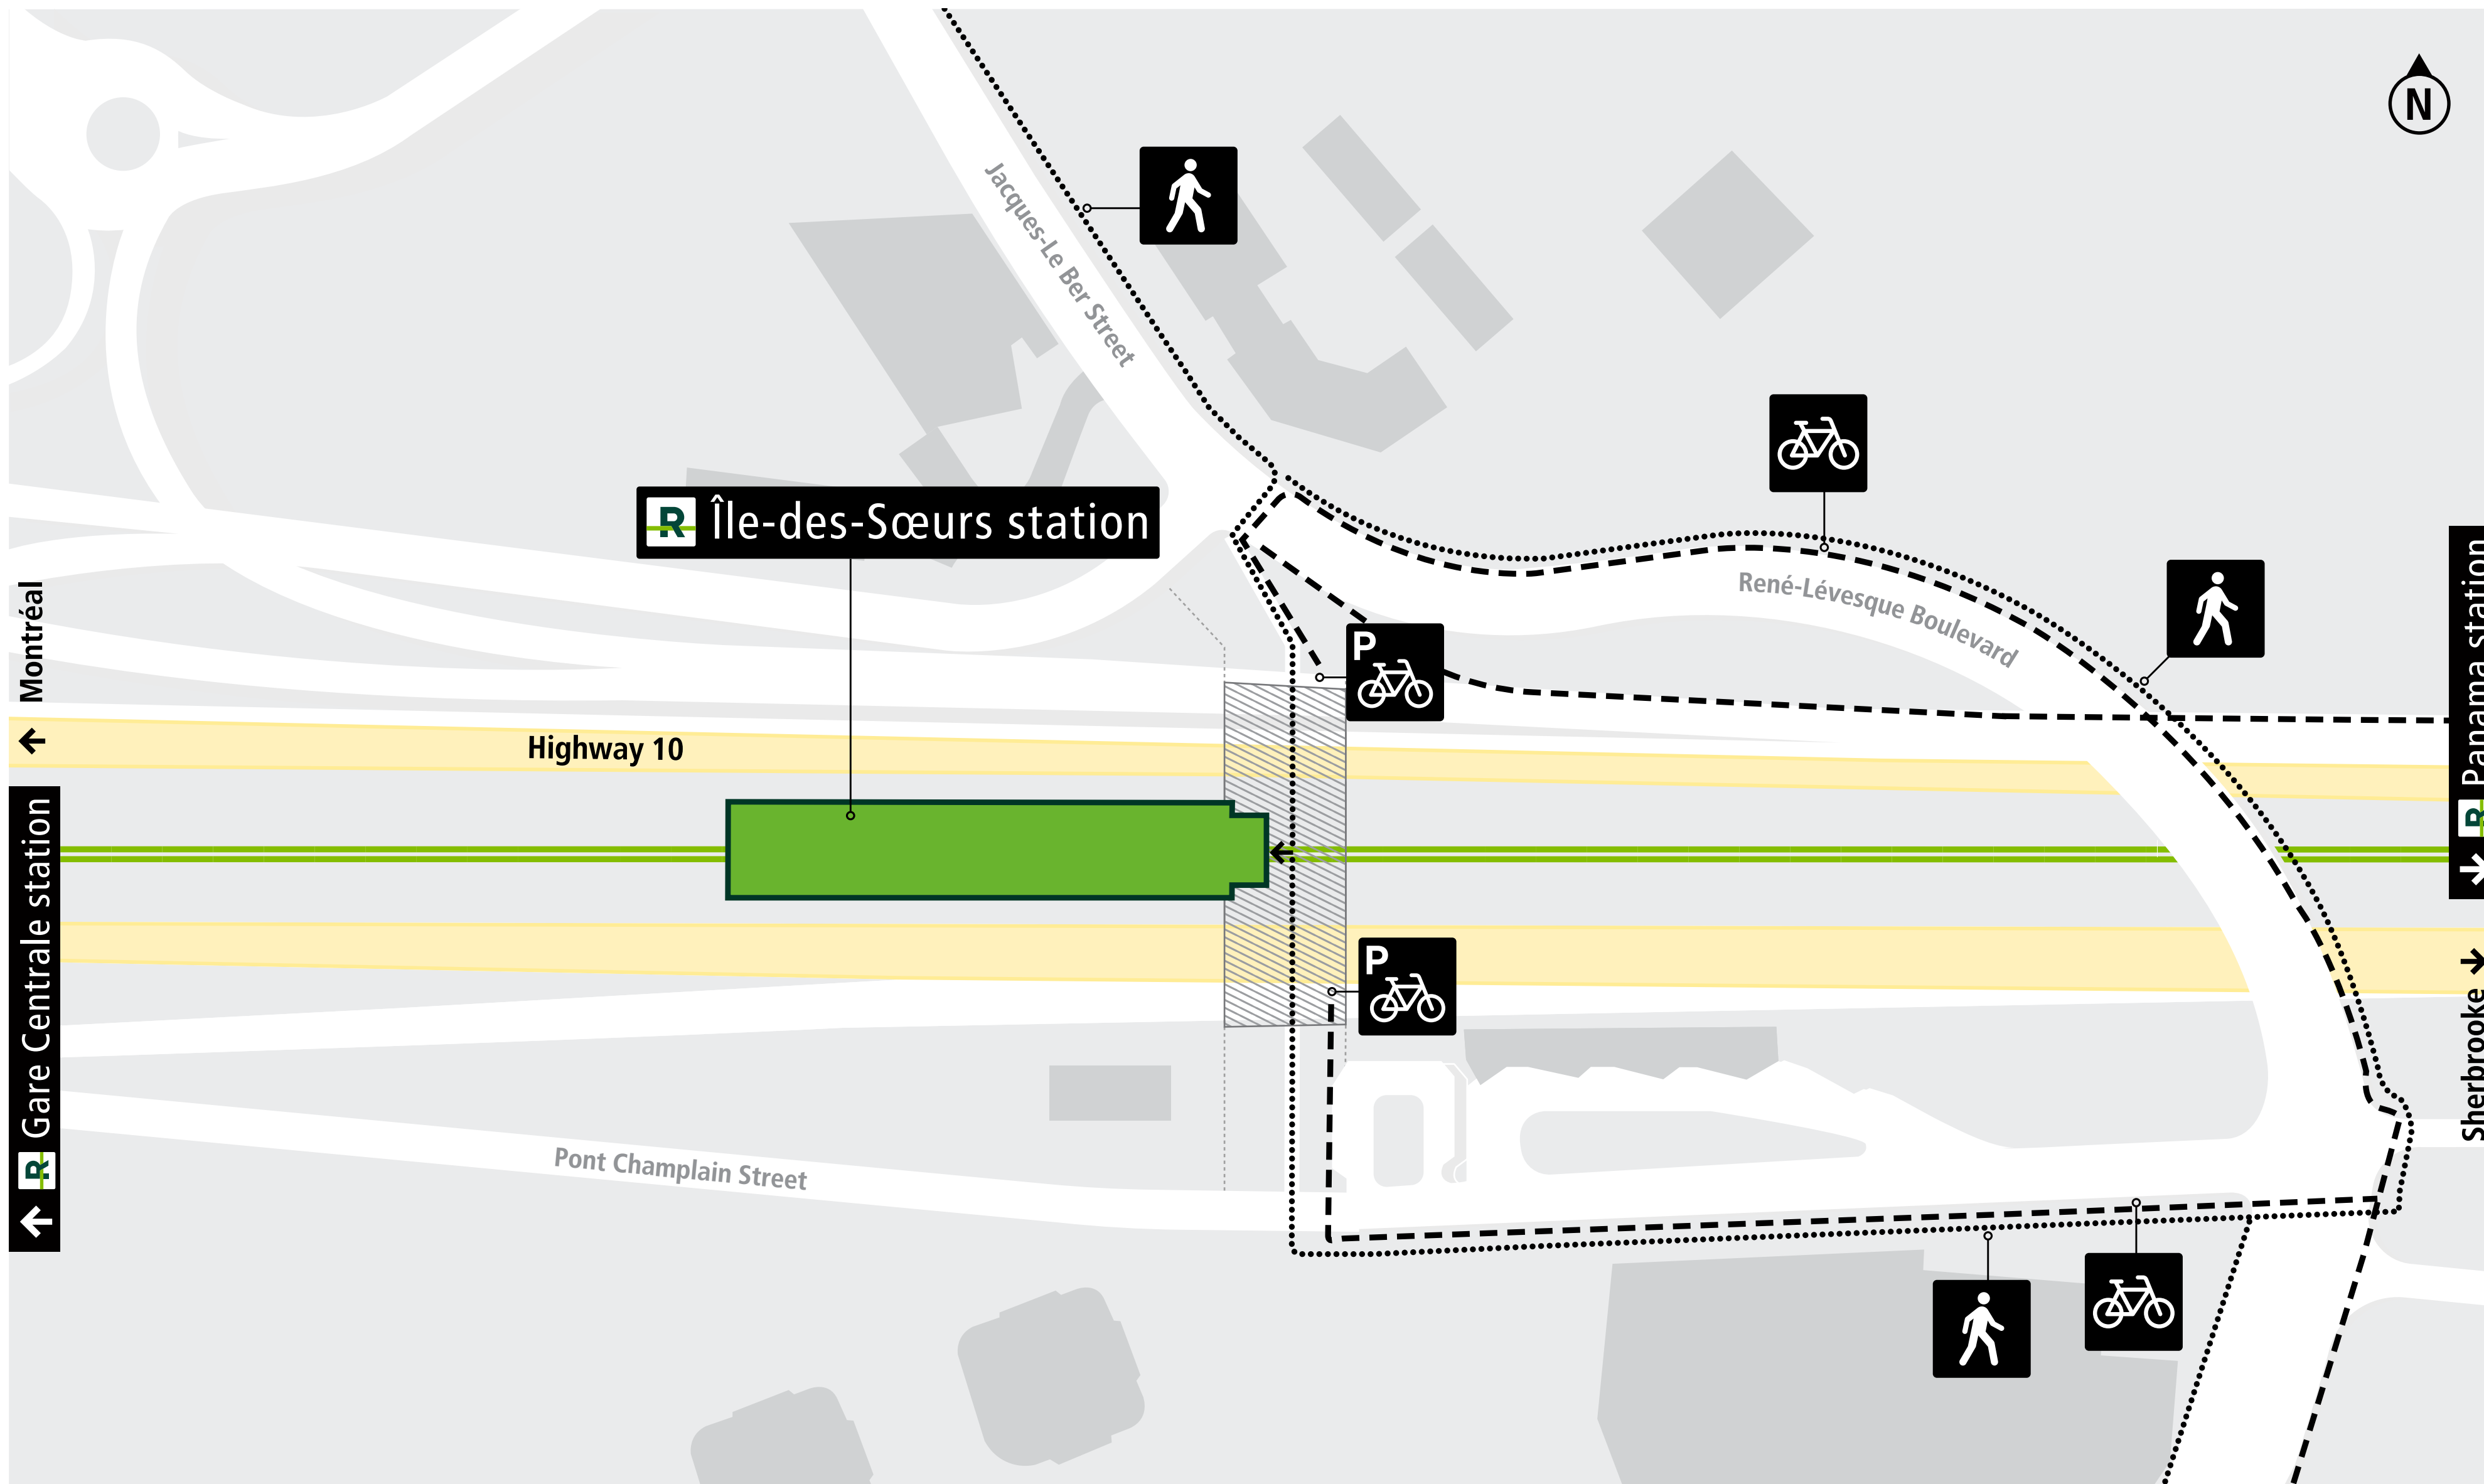

Access map - Île-des-Sœurs station

Bike and pedestrian access

LEGEND

- REM Île-des-Sœurs station
- Underground
- REM Line A
- Access to the station
- Pedestrian traffic
- Bike path - - - -
- Bicycle parking
- Building

This map shows the Réseau express métropolitain (REM) network in May 2023. It is not a roadmap of the area. Any reproduction or distribution, in whole or in part, is prohibited with special permission from REM. Design and production: REM | Legal Deposit: 2023