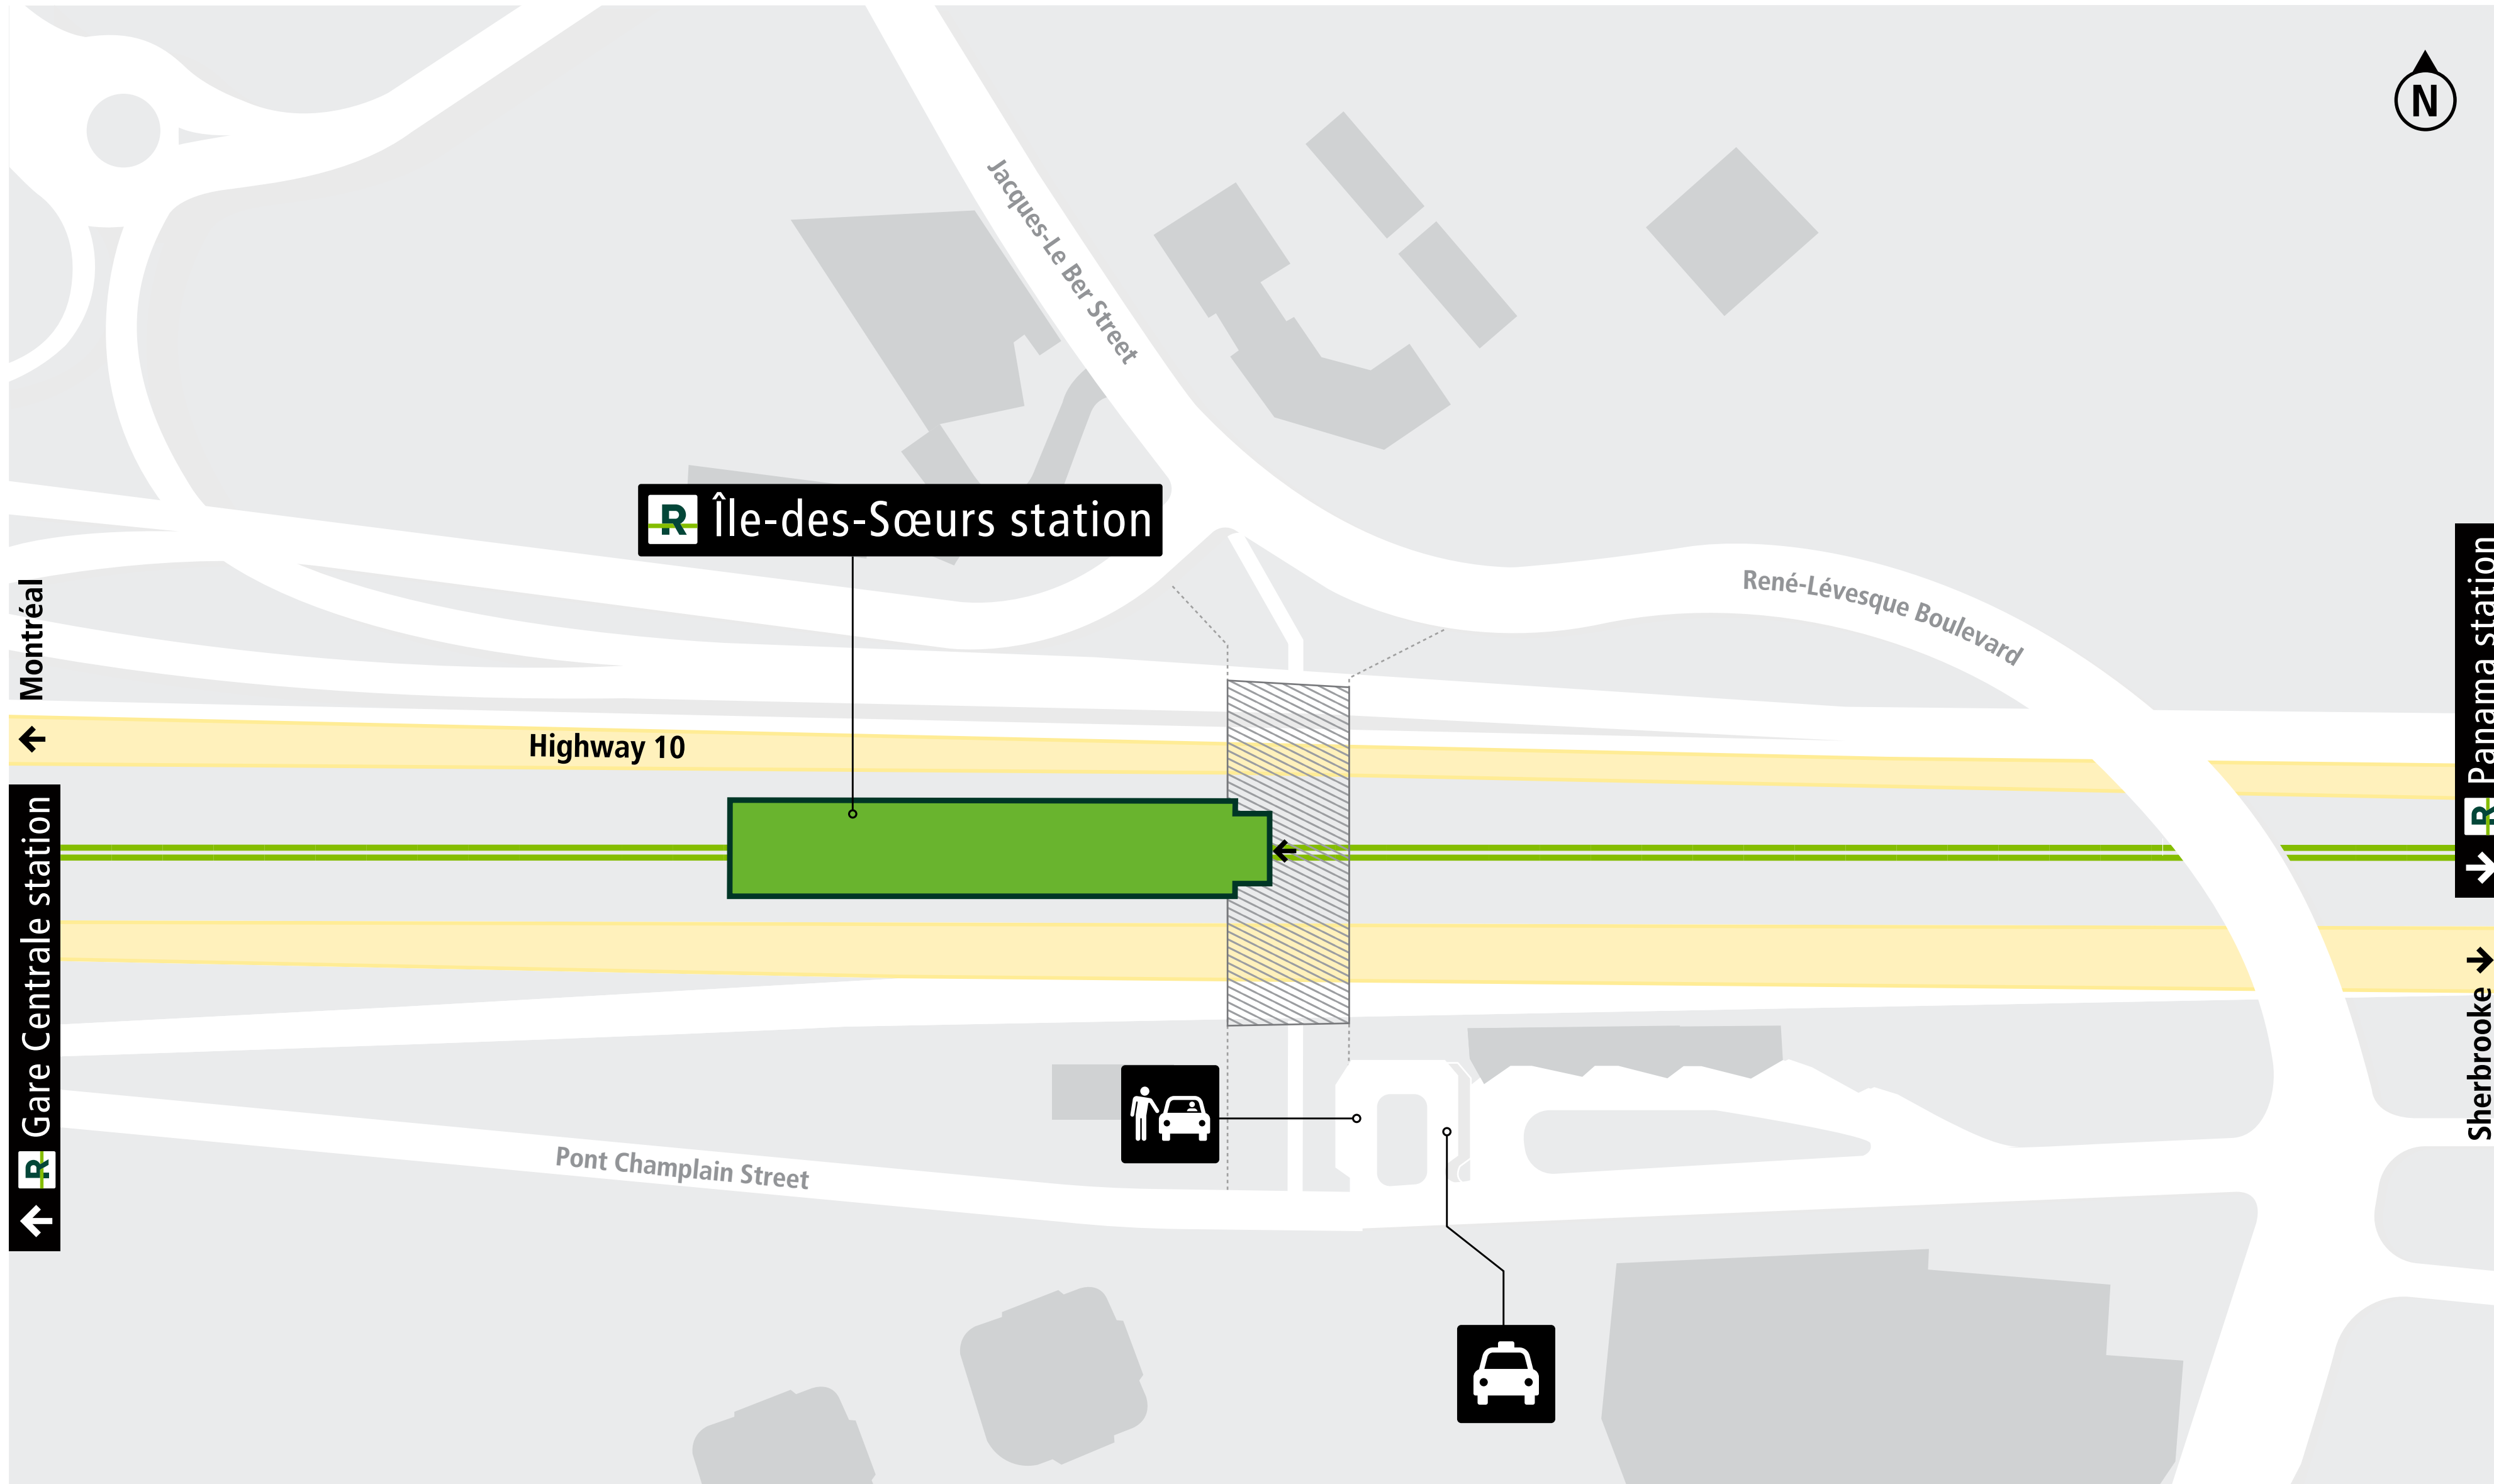

Access map - Île-des-Sœurs station

Access by car

LEGEND

- REM Île-des-Sœurs station
- Underground
- REM Line A
- Access to the station
- Taxi parking
- Kiss-and-ride
- Building

This map shows the Réseau express métropolitain (REM) network in May 2023. It is not a roadmap of the area. Any reproduction or distribution, in whole or in part, is prohibited with special permission from REM. Design and production: REM | Legal Deposit: 2023