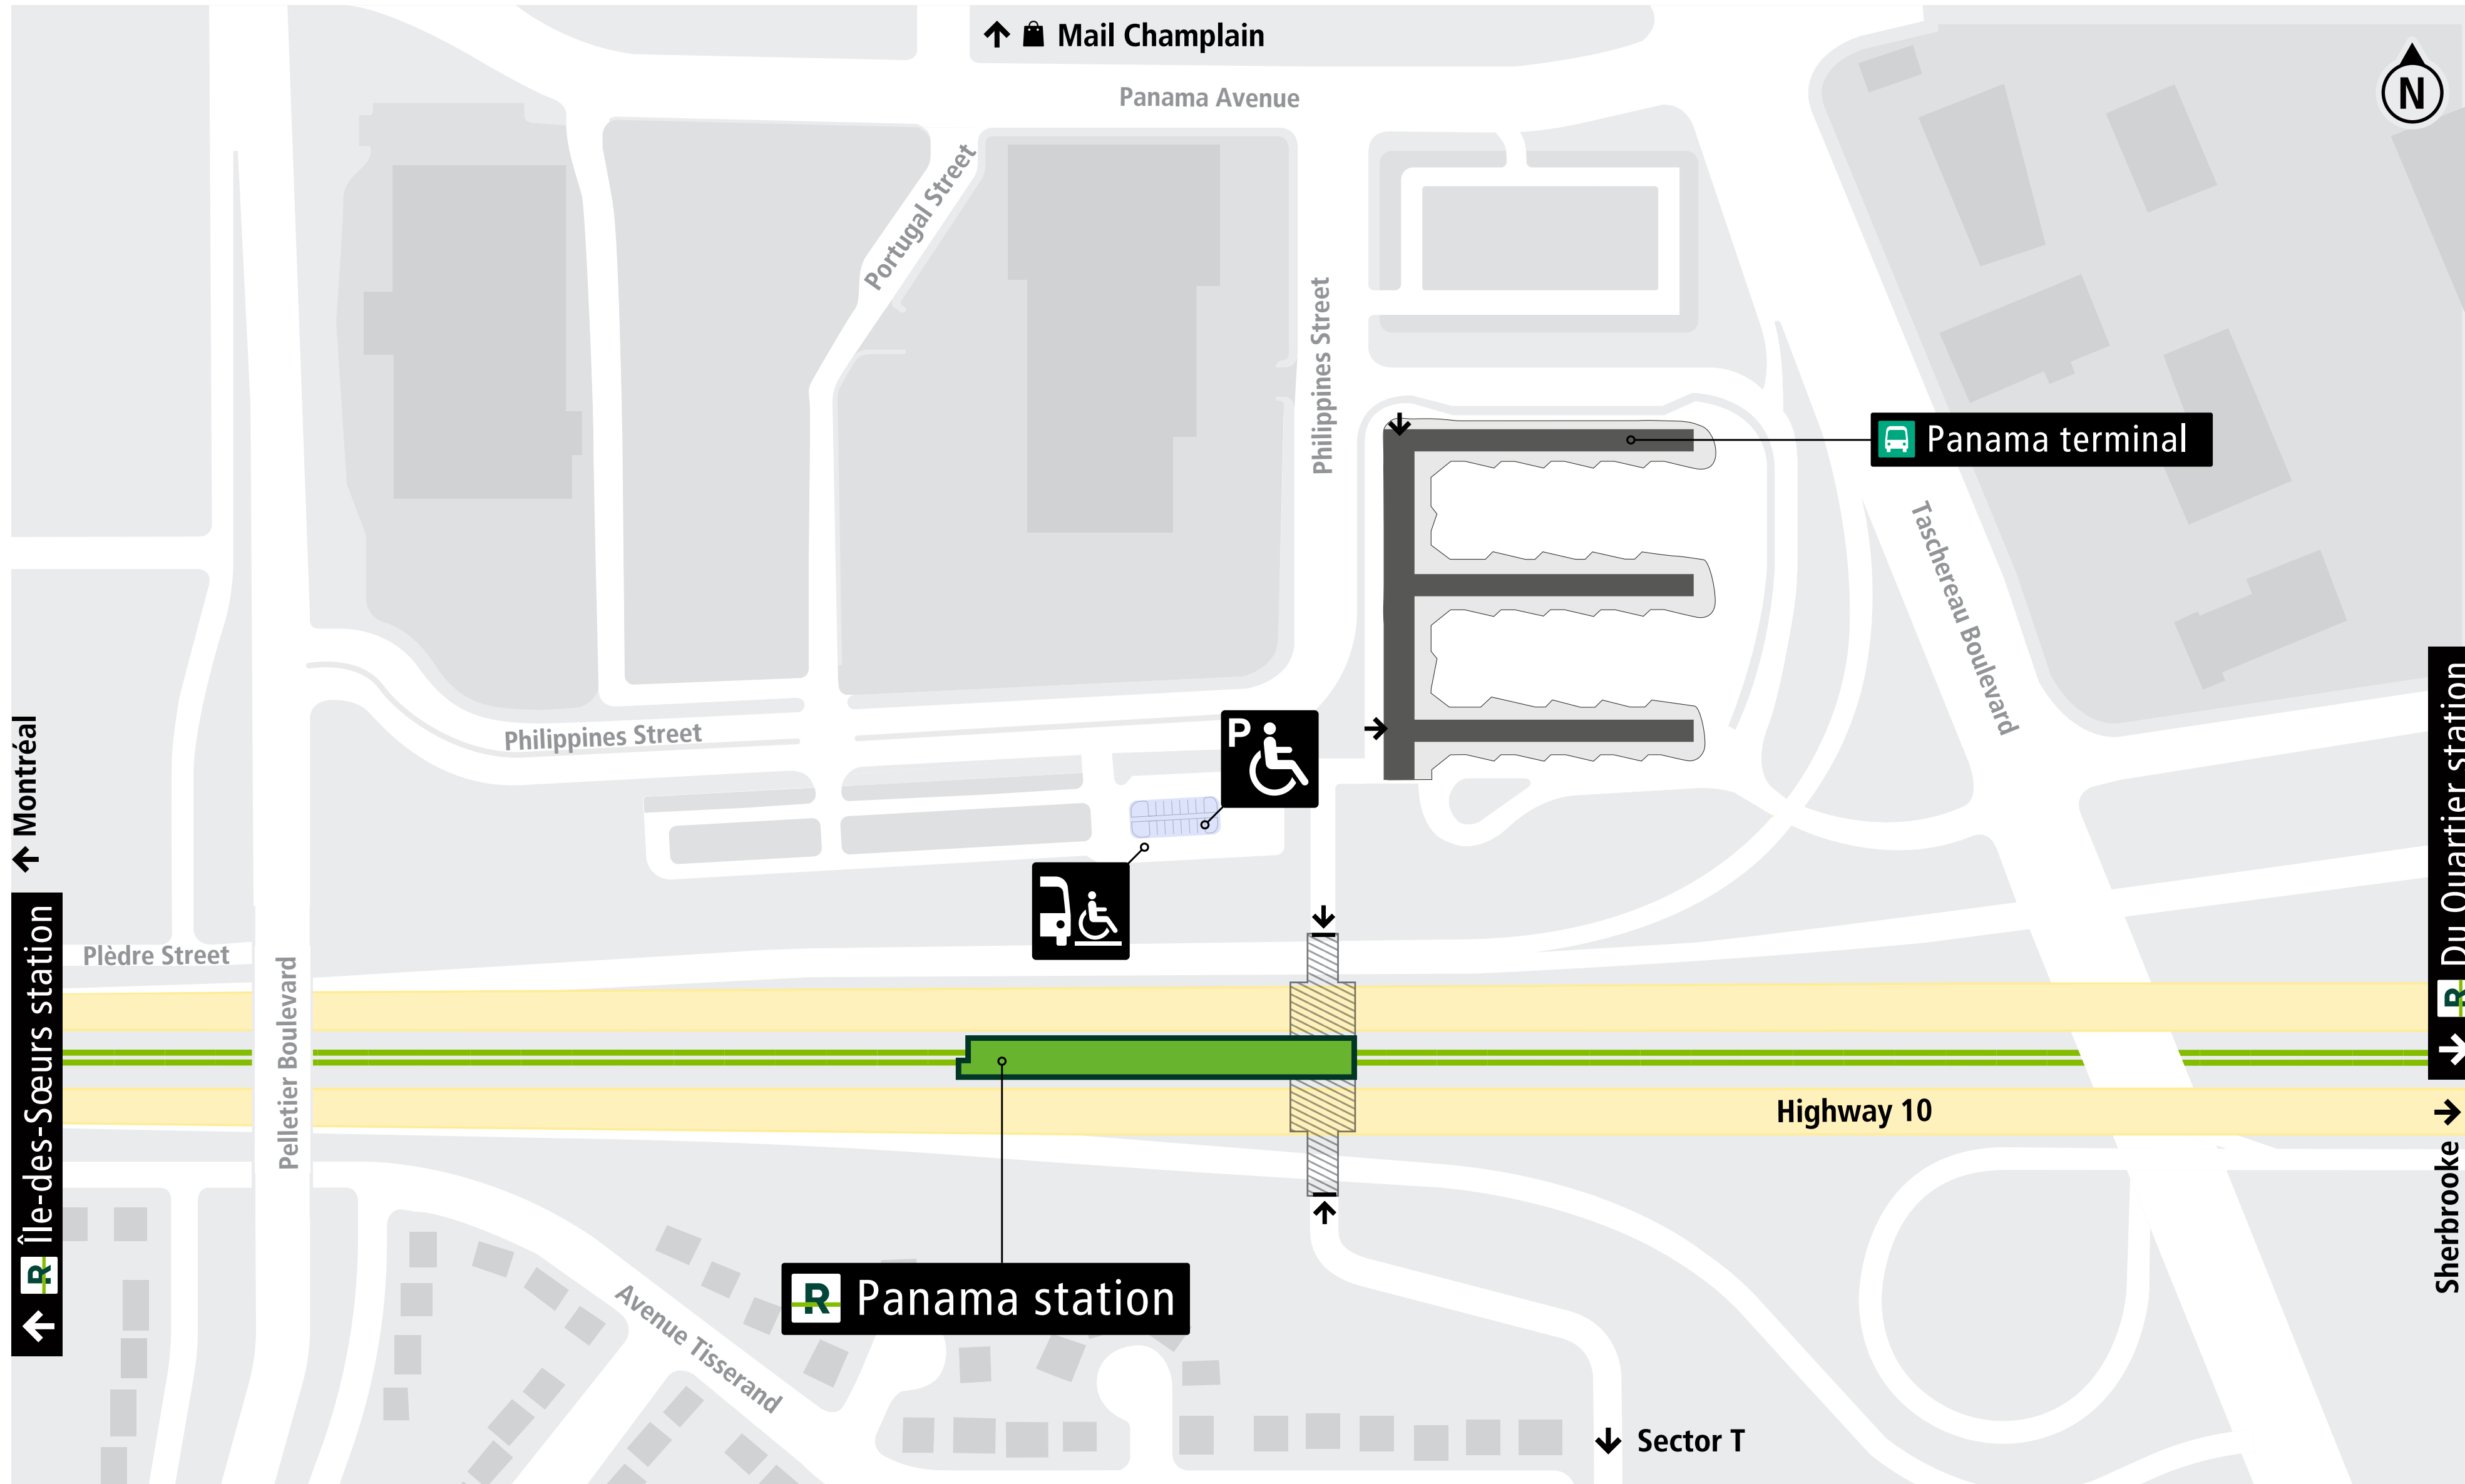

Access map - Panama station

Paratransit access

LEGEND

- REM Panama station
- Panama bus terminal
- REM Line A
- Access to the station
- Reduced mobility parking
- Paratransit drop-off area
- Building

This map shows the Réseau express métropolitain (REM) network in May 2023. It is not a roadmap of the area. Any reproduction or distribution, in whole or in part, is prohibited with special permission from REM. Design and production: REM | Legal Deposit: 2023