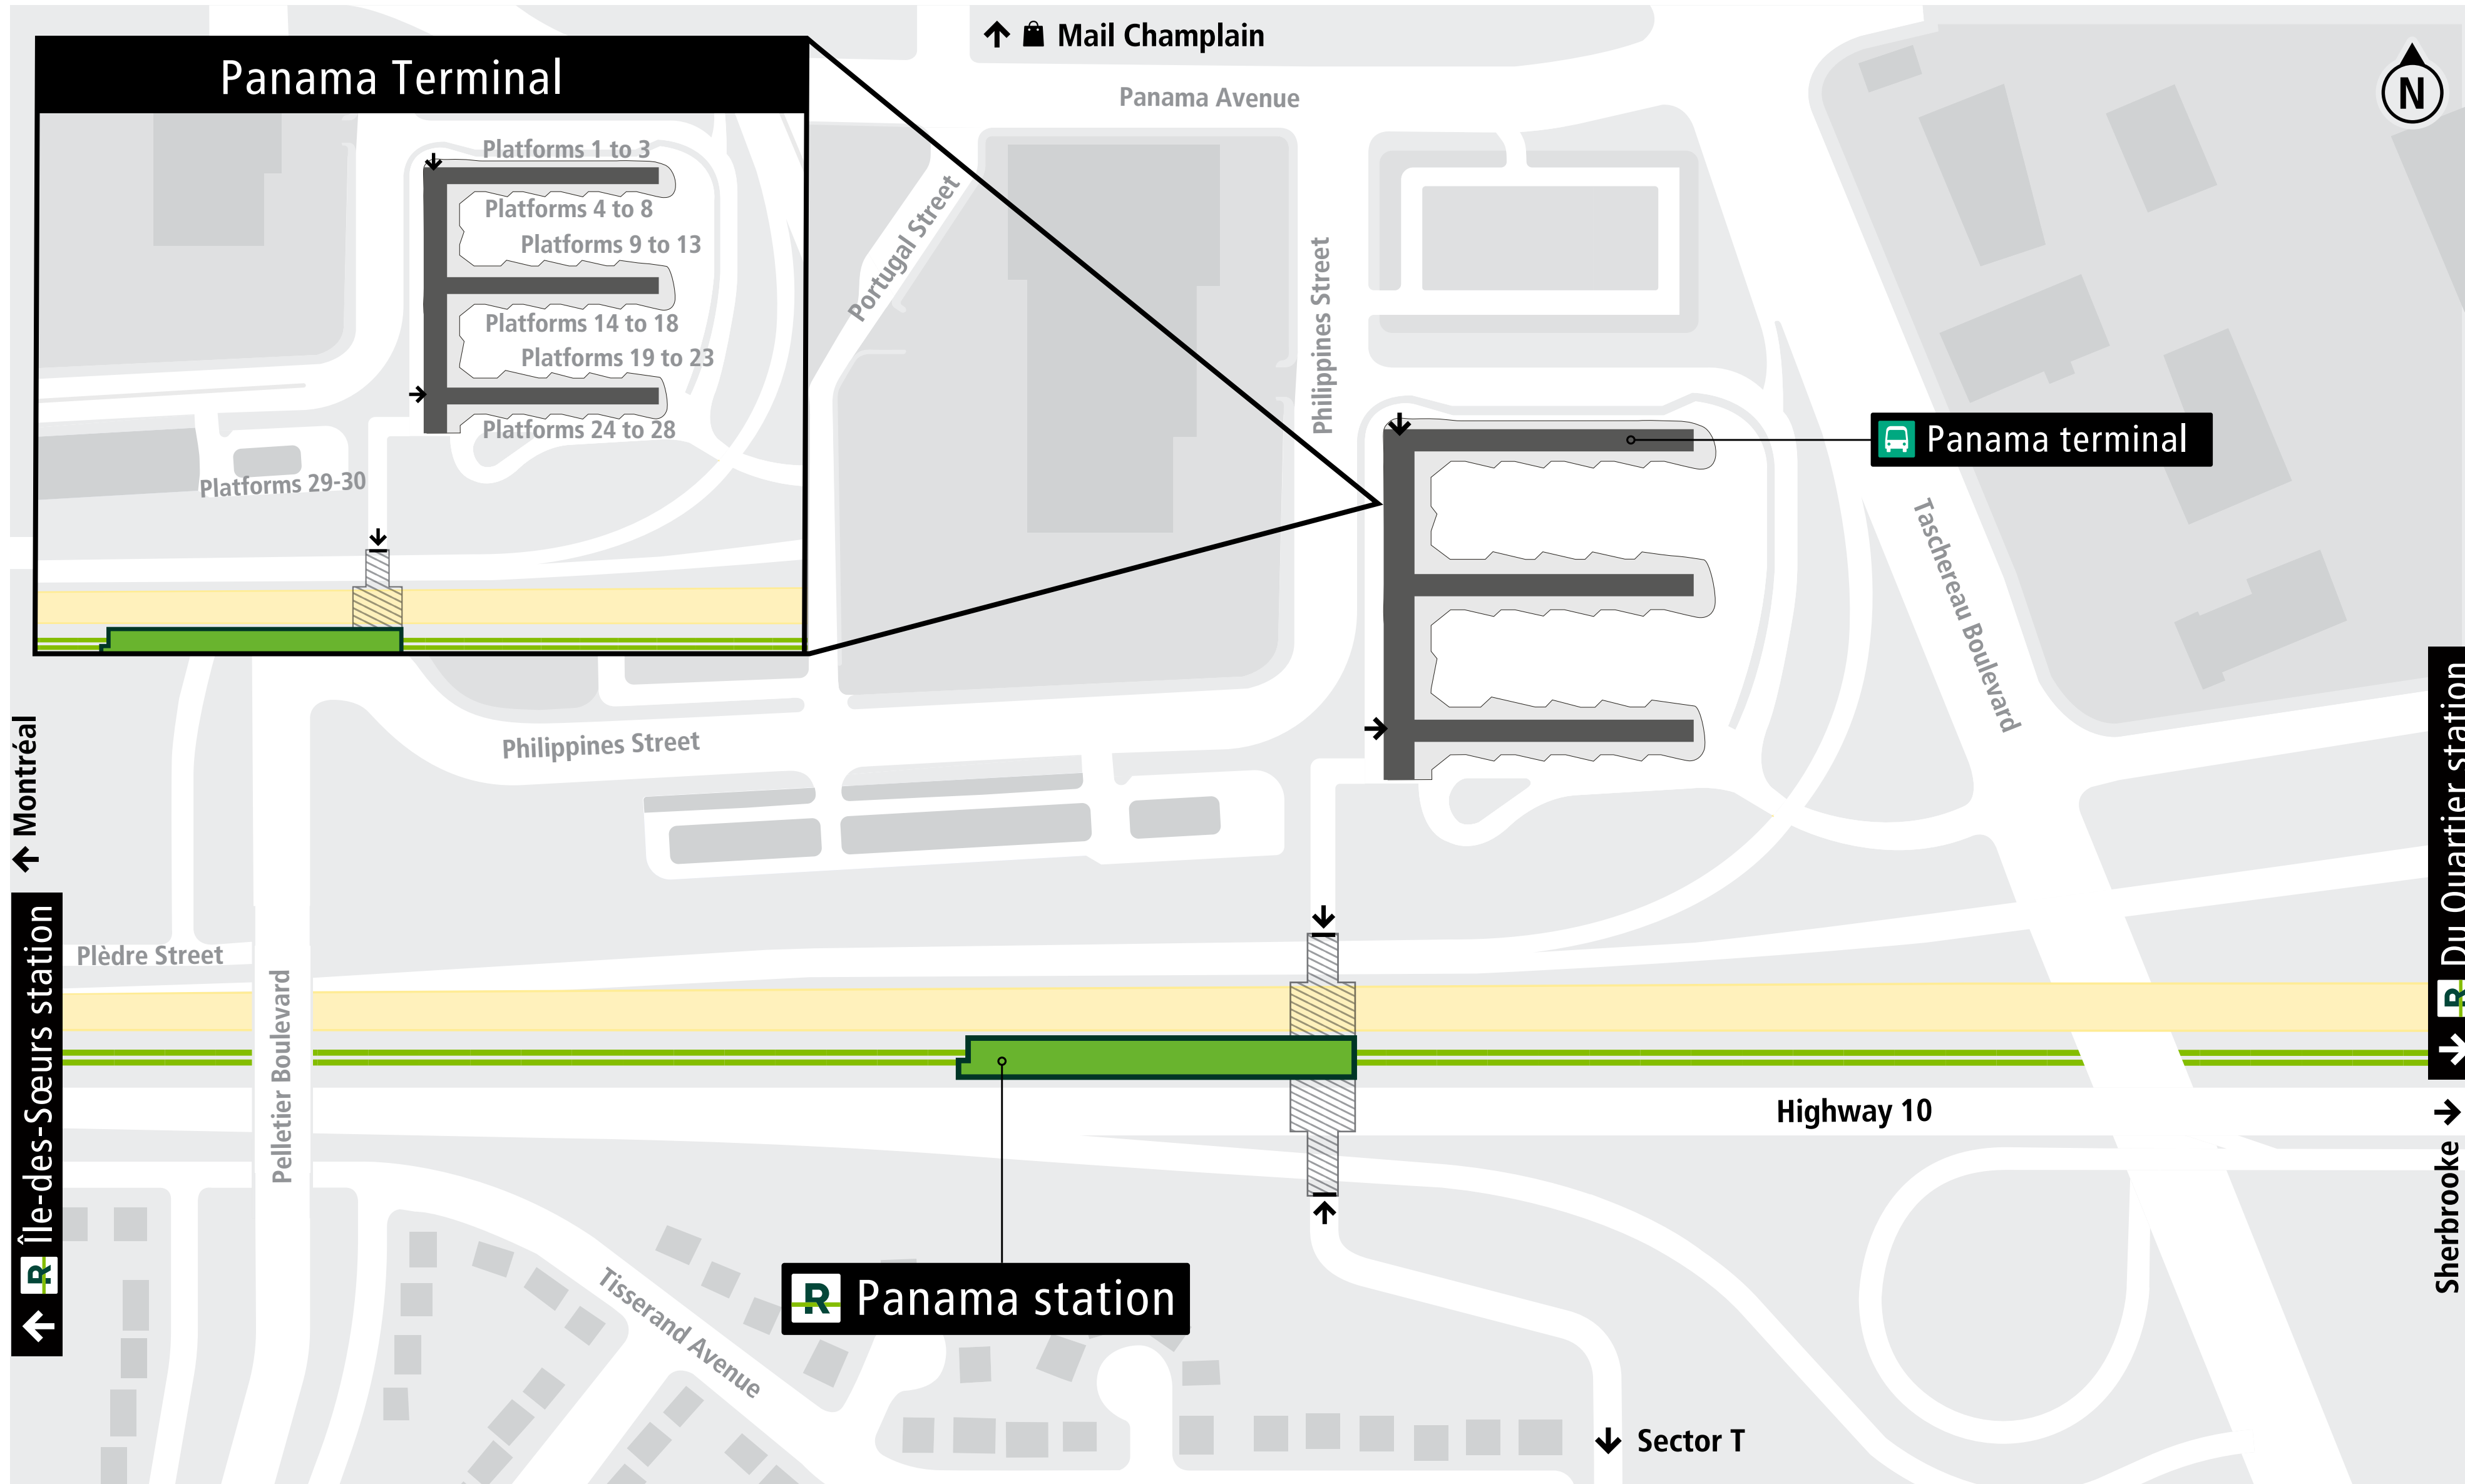

# Access map - Panama station

## Public transit access

### LEGEND

- REM Panama station
- Panama bus terminal
- REM Line A
- Access to the station
- Building

This map shows the Réseau express métropolitain (REM) network in May 2023. It is not a roadmap of the area. Any reproduction or distribution, in whole or in part, is prohibited with special permission from REM. Design and production: REM | Legal Deposit: 2023