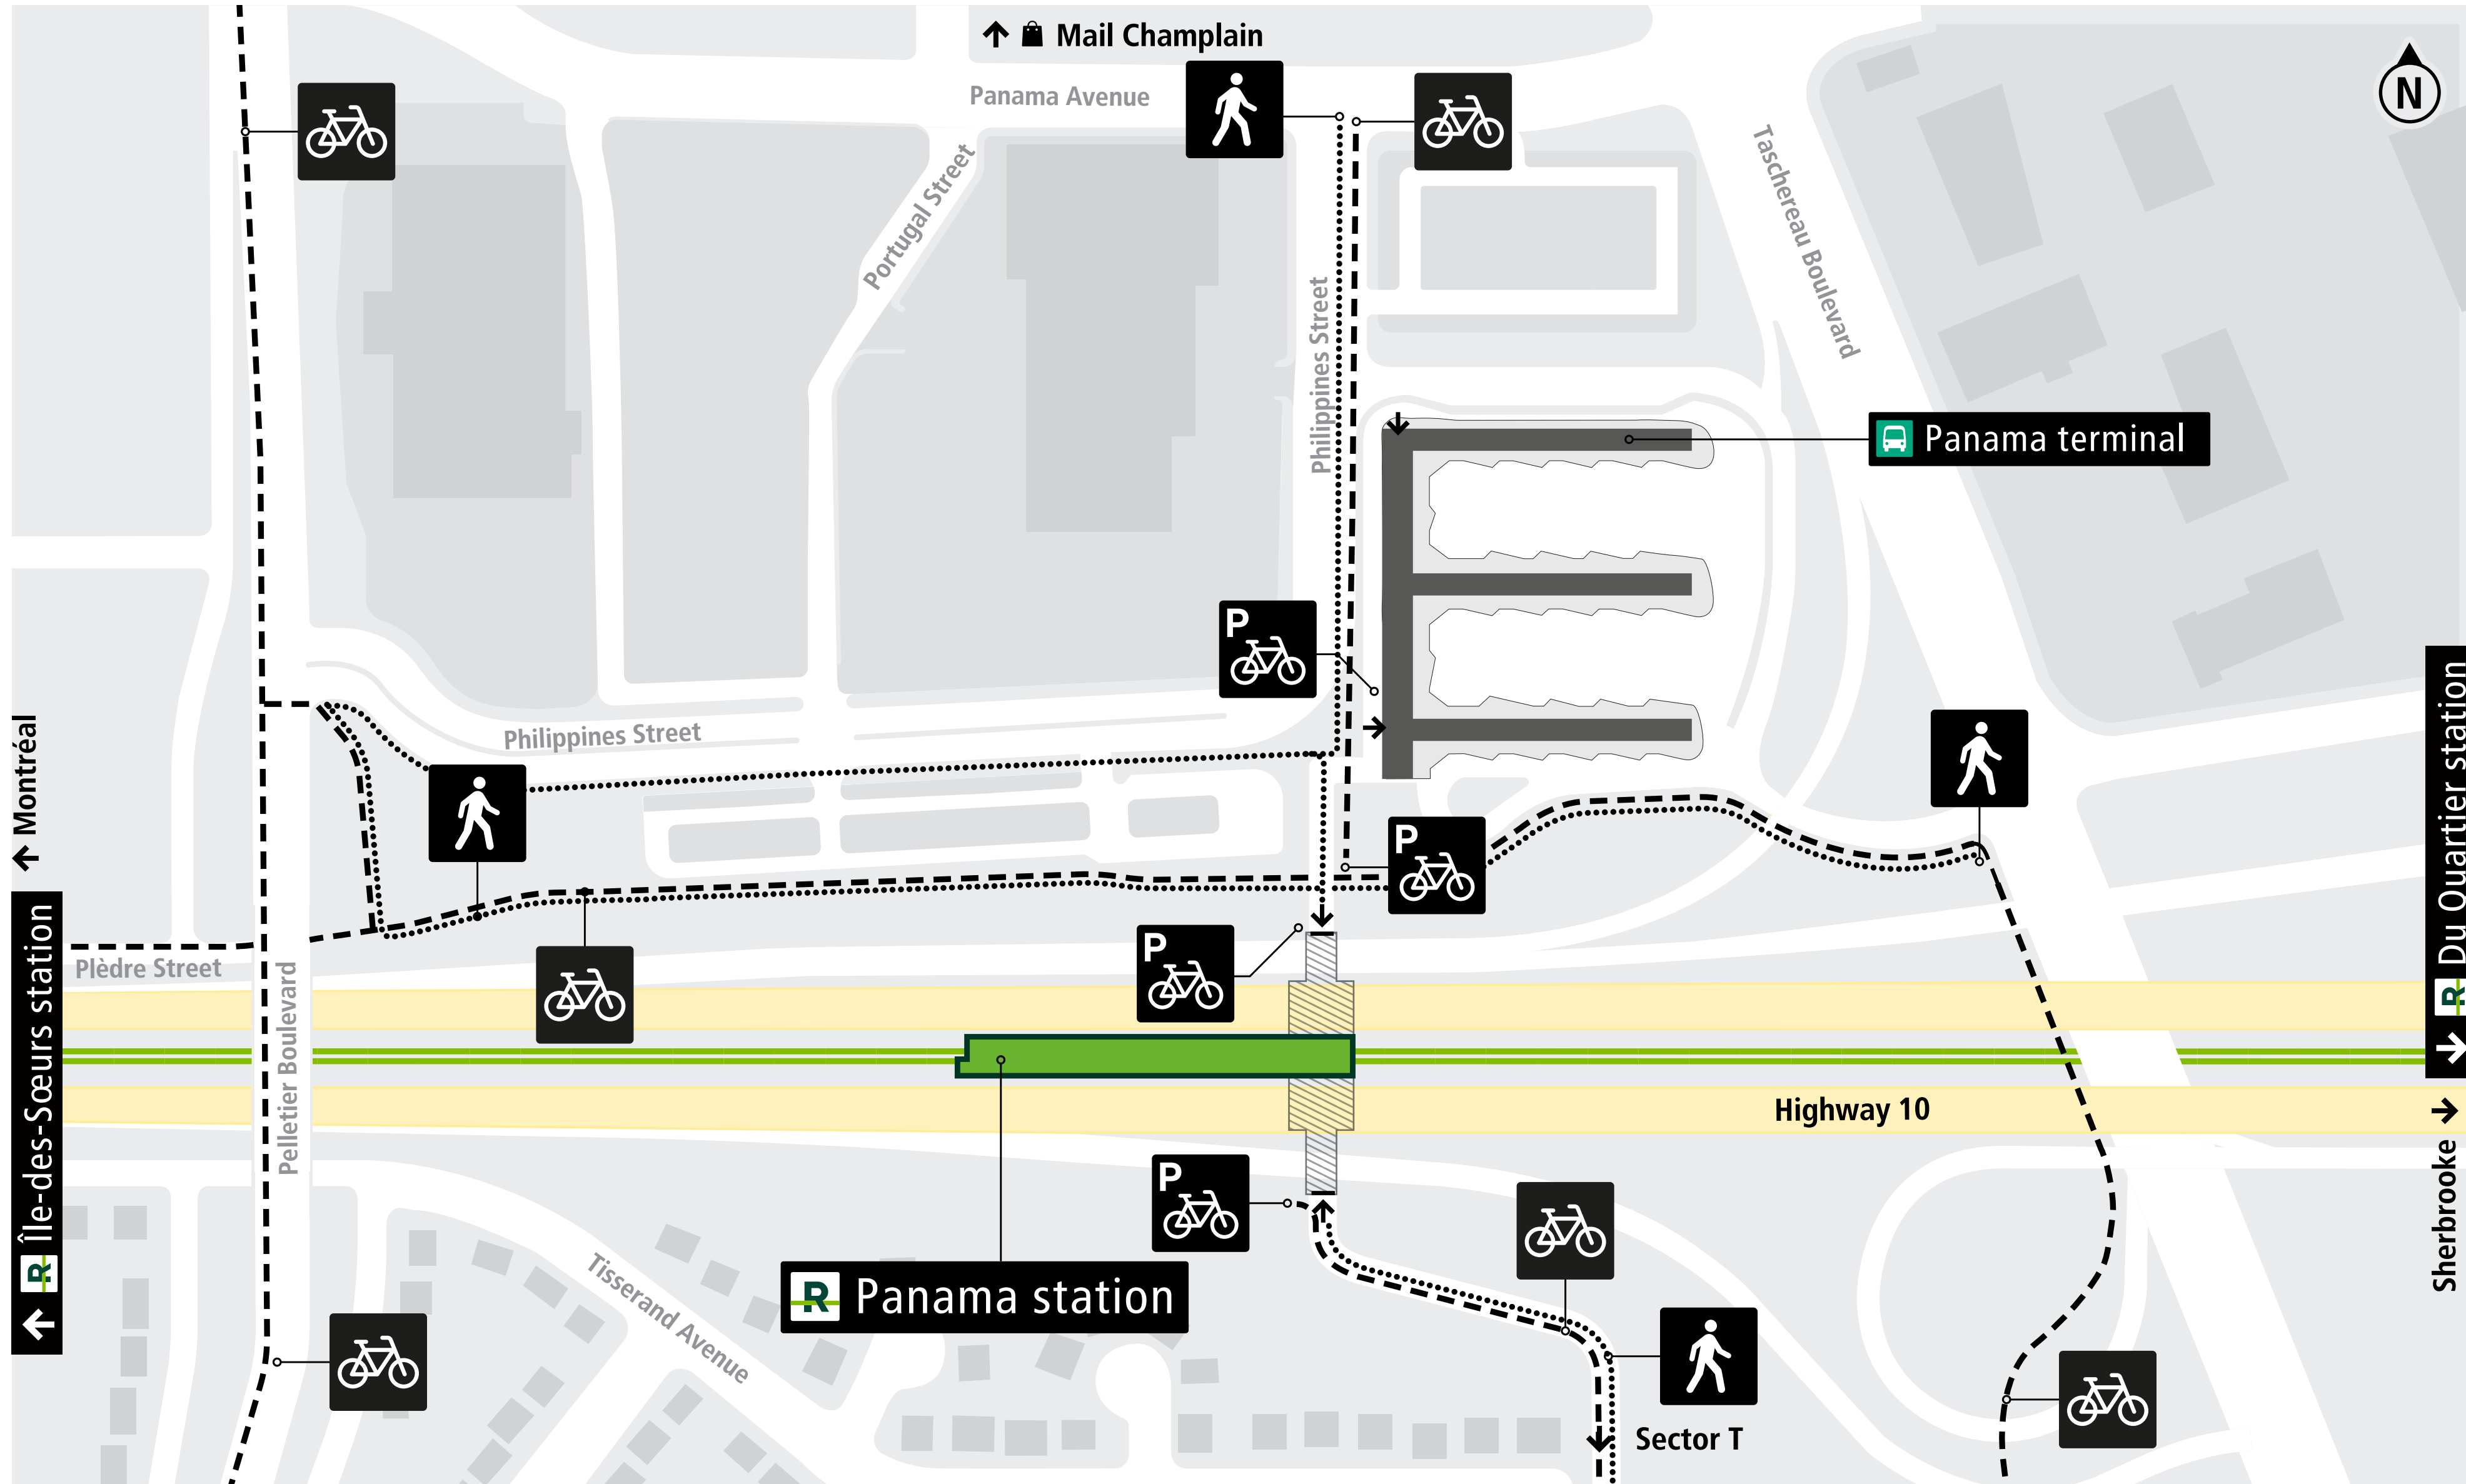

Access map - Panama station

Bike and pedestrian access

LEGEND

- REM Panama station
- Panama bus terminal
- REM Line A
- Access to the station
- Pedestrian traffic ······
- Bike path - - - - -
- Bicycle parking

Building

This map shows the Réseau express métropolitain (REM) network in May 2023. It is not a roadmap of the area. Any reproduction or distribution, in whole or in part, is prohibited with special permission from REM. Design and production: REM | Legal Deposit: 2023