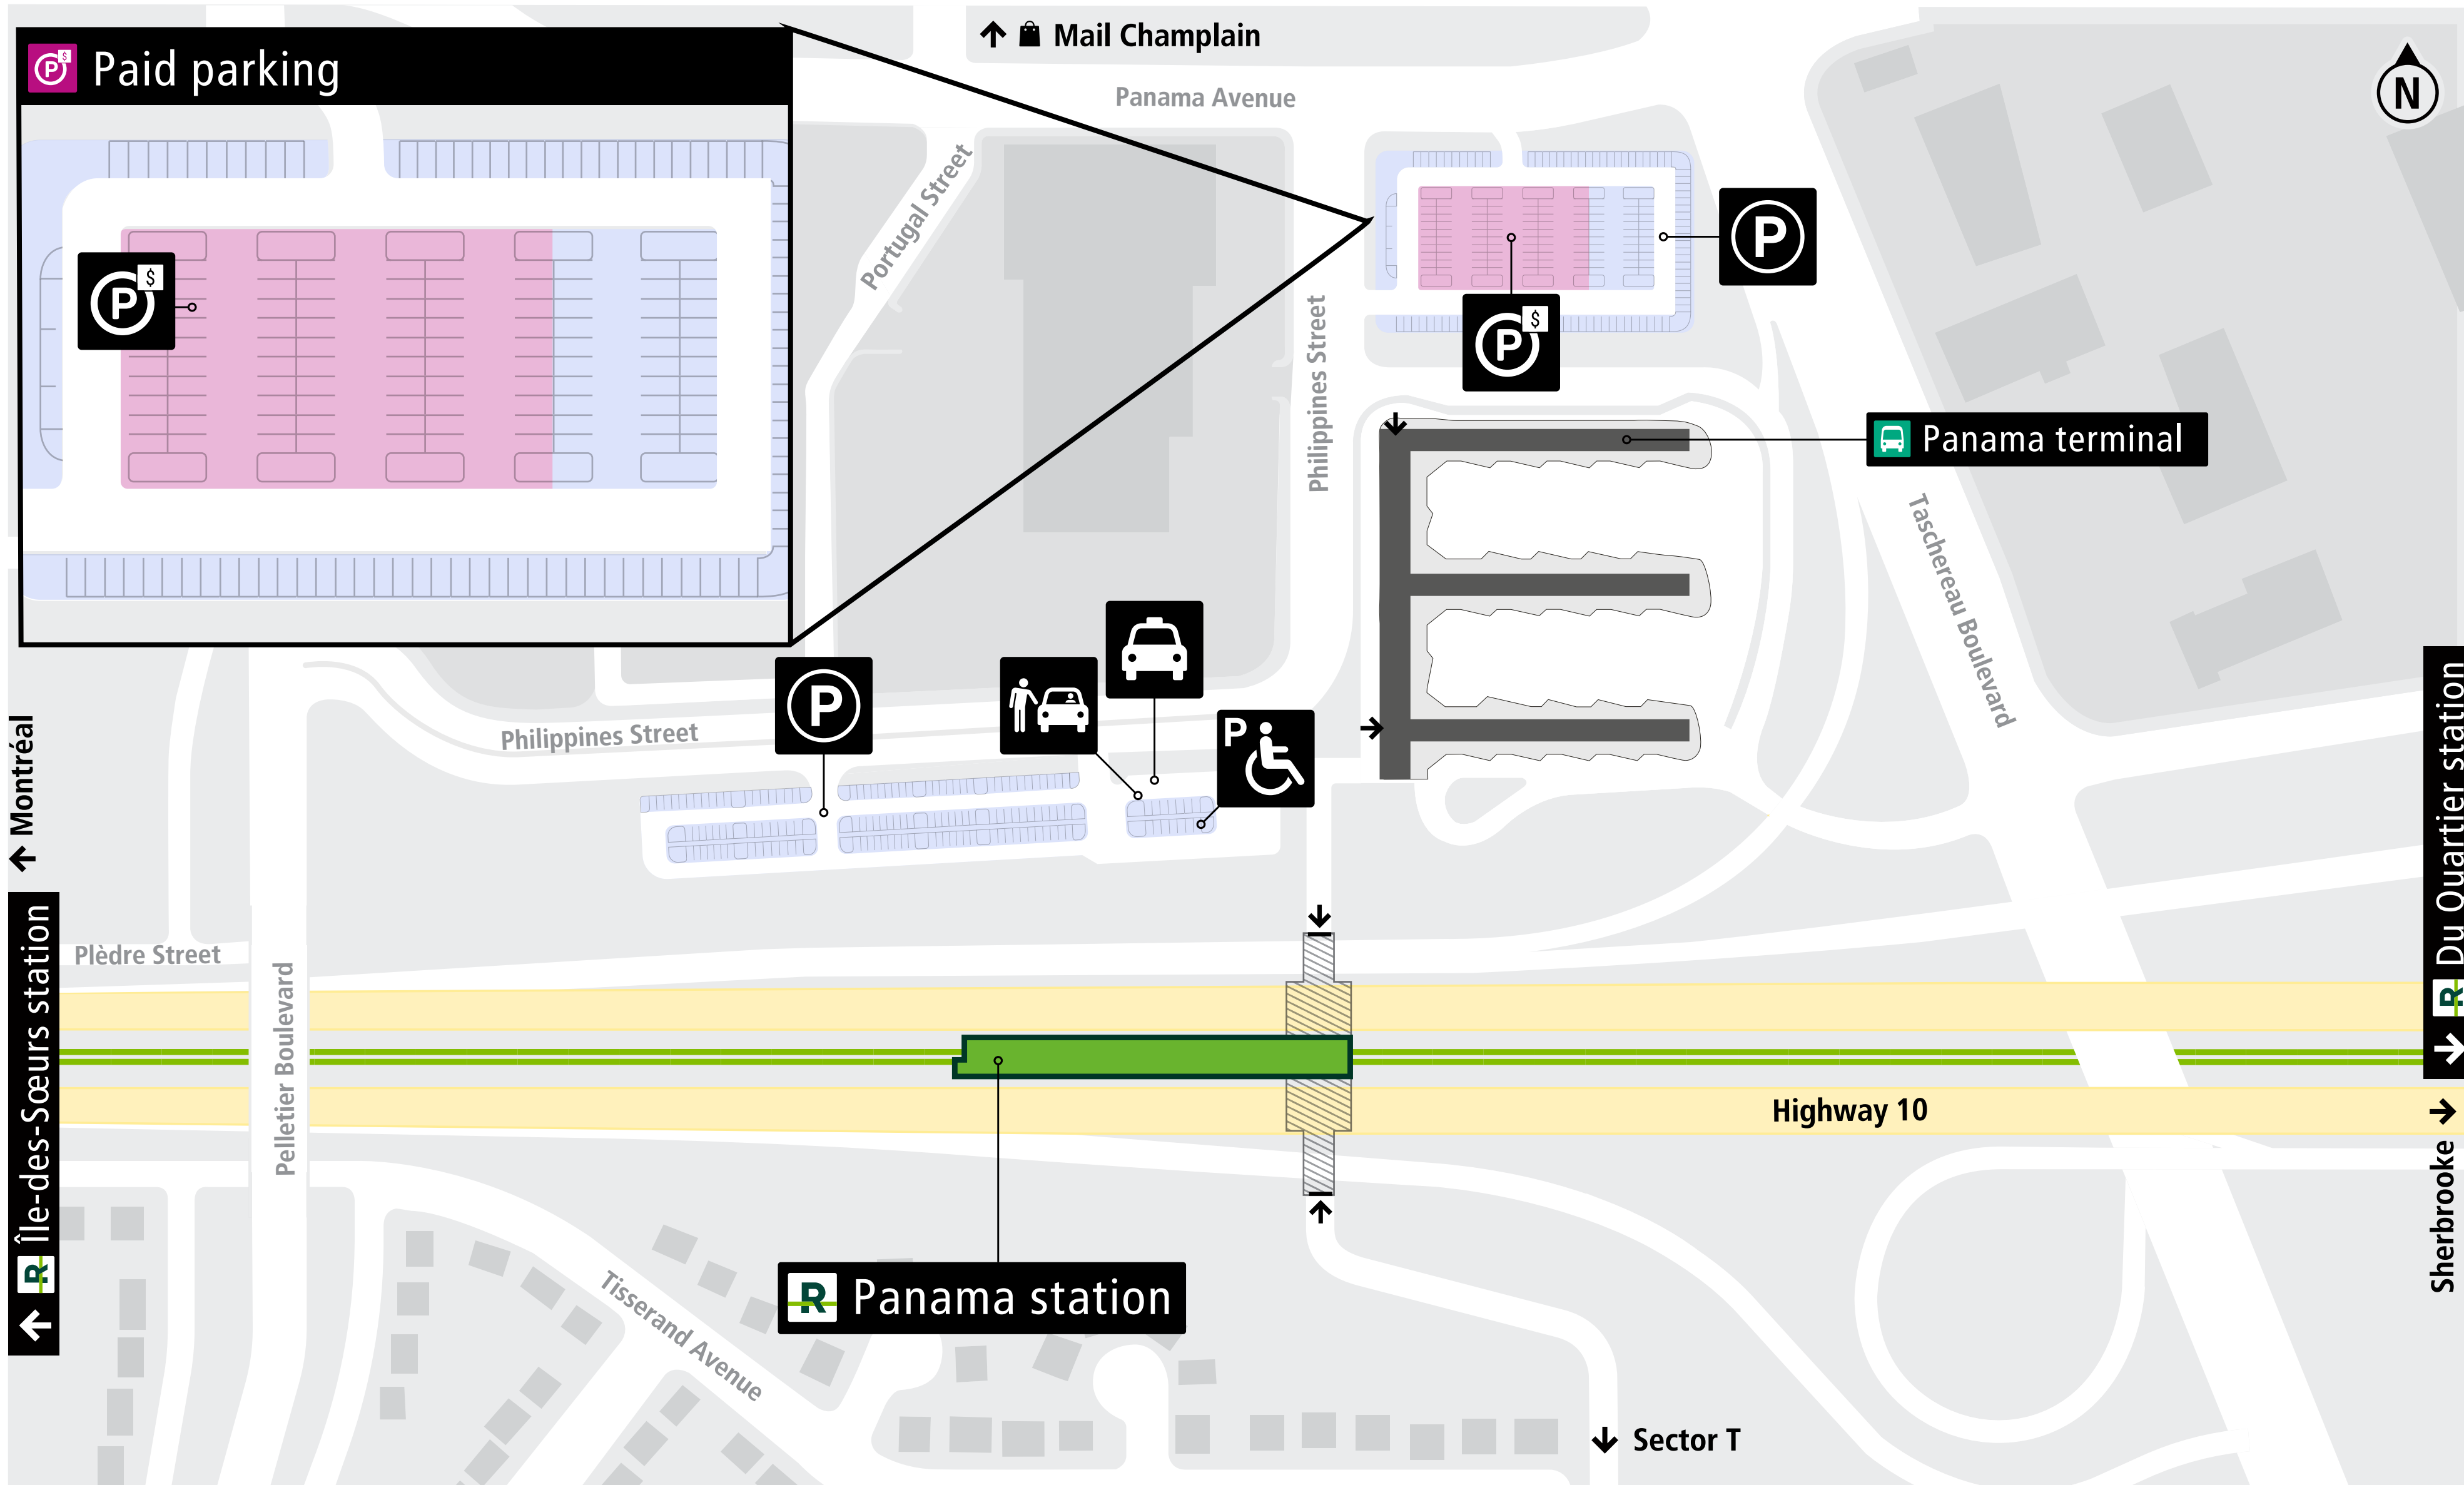

# Access map - Panama station

## Access by car

### LEGEND

- REM Panama station
- Panama bus terminal
- REM Line A
- Access to the station
- Free parking
- Paid parking
- Reduced mobility parking
- Taxi parking
- Kiss-and-ride

Building

[rem.info](http://rem.info)

This map shows the Réseau express métropolitain (REM) network in May 2023. It is not a roadmap of the area. Any reproduction or distribution, in whole or in part, is prohibited with special permission from REM. Design and production: REM | Legal Deposit: 2023