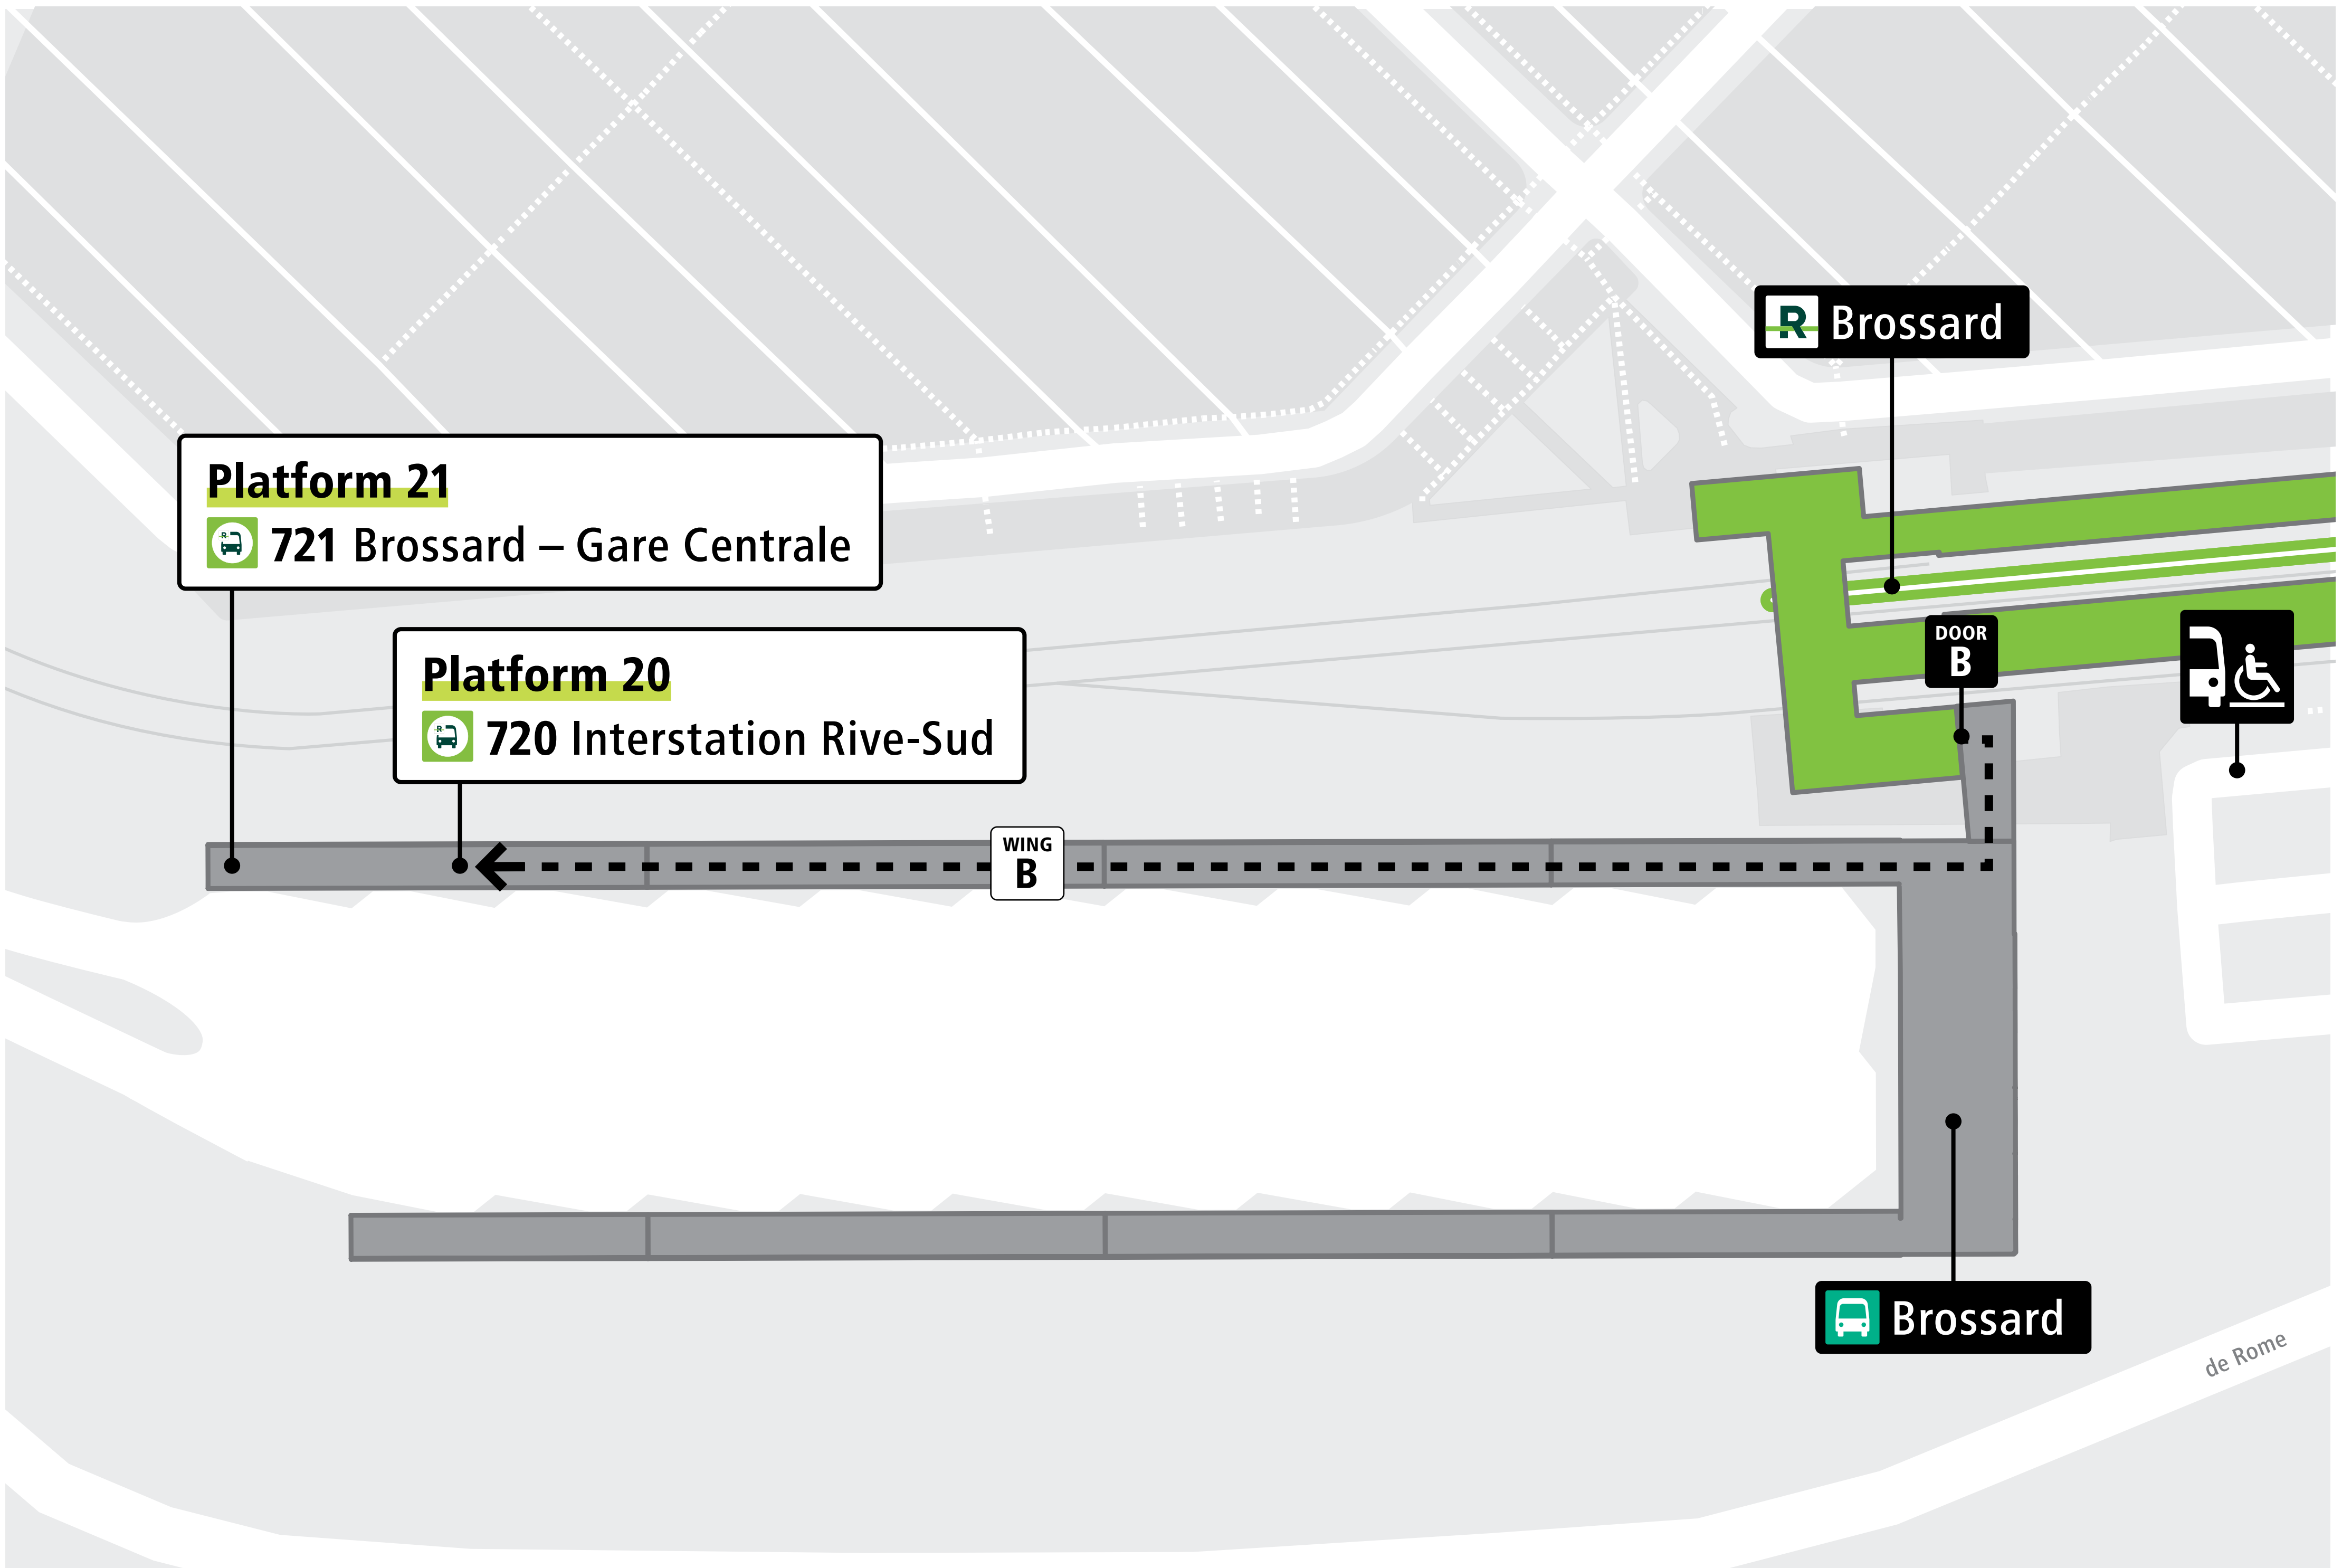

# Station Brossard

## LÉGENDE

- - Parcours piéton vers navette
- Station REM
- Terminus d'autobus
- Transport adapté (sur demande seulement)

# Brossard station

## LEGEND

- - Pedestrian route to shuttle
- REM station
- Bus terminal
- Adapted transportation (on request only)