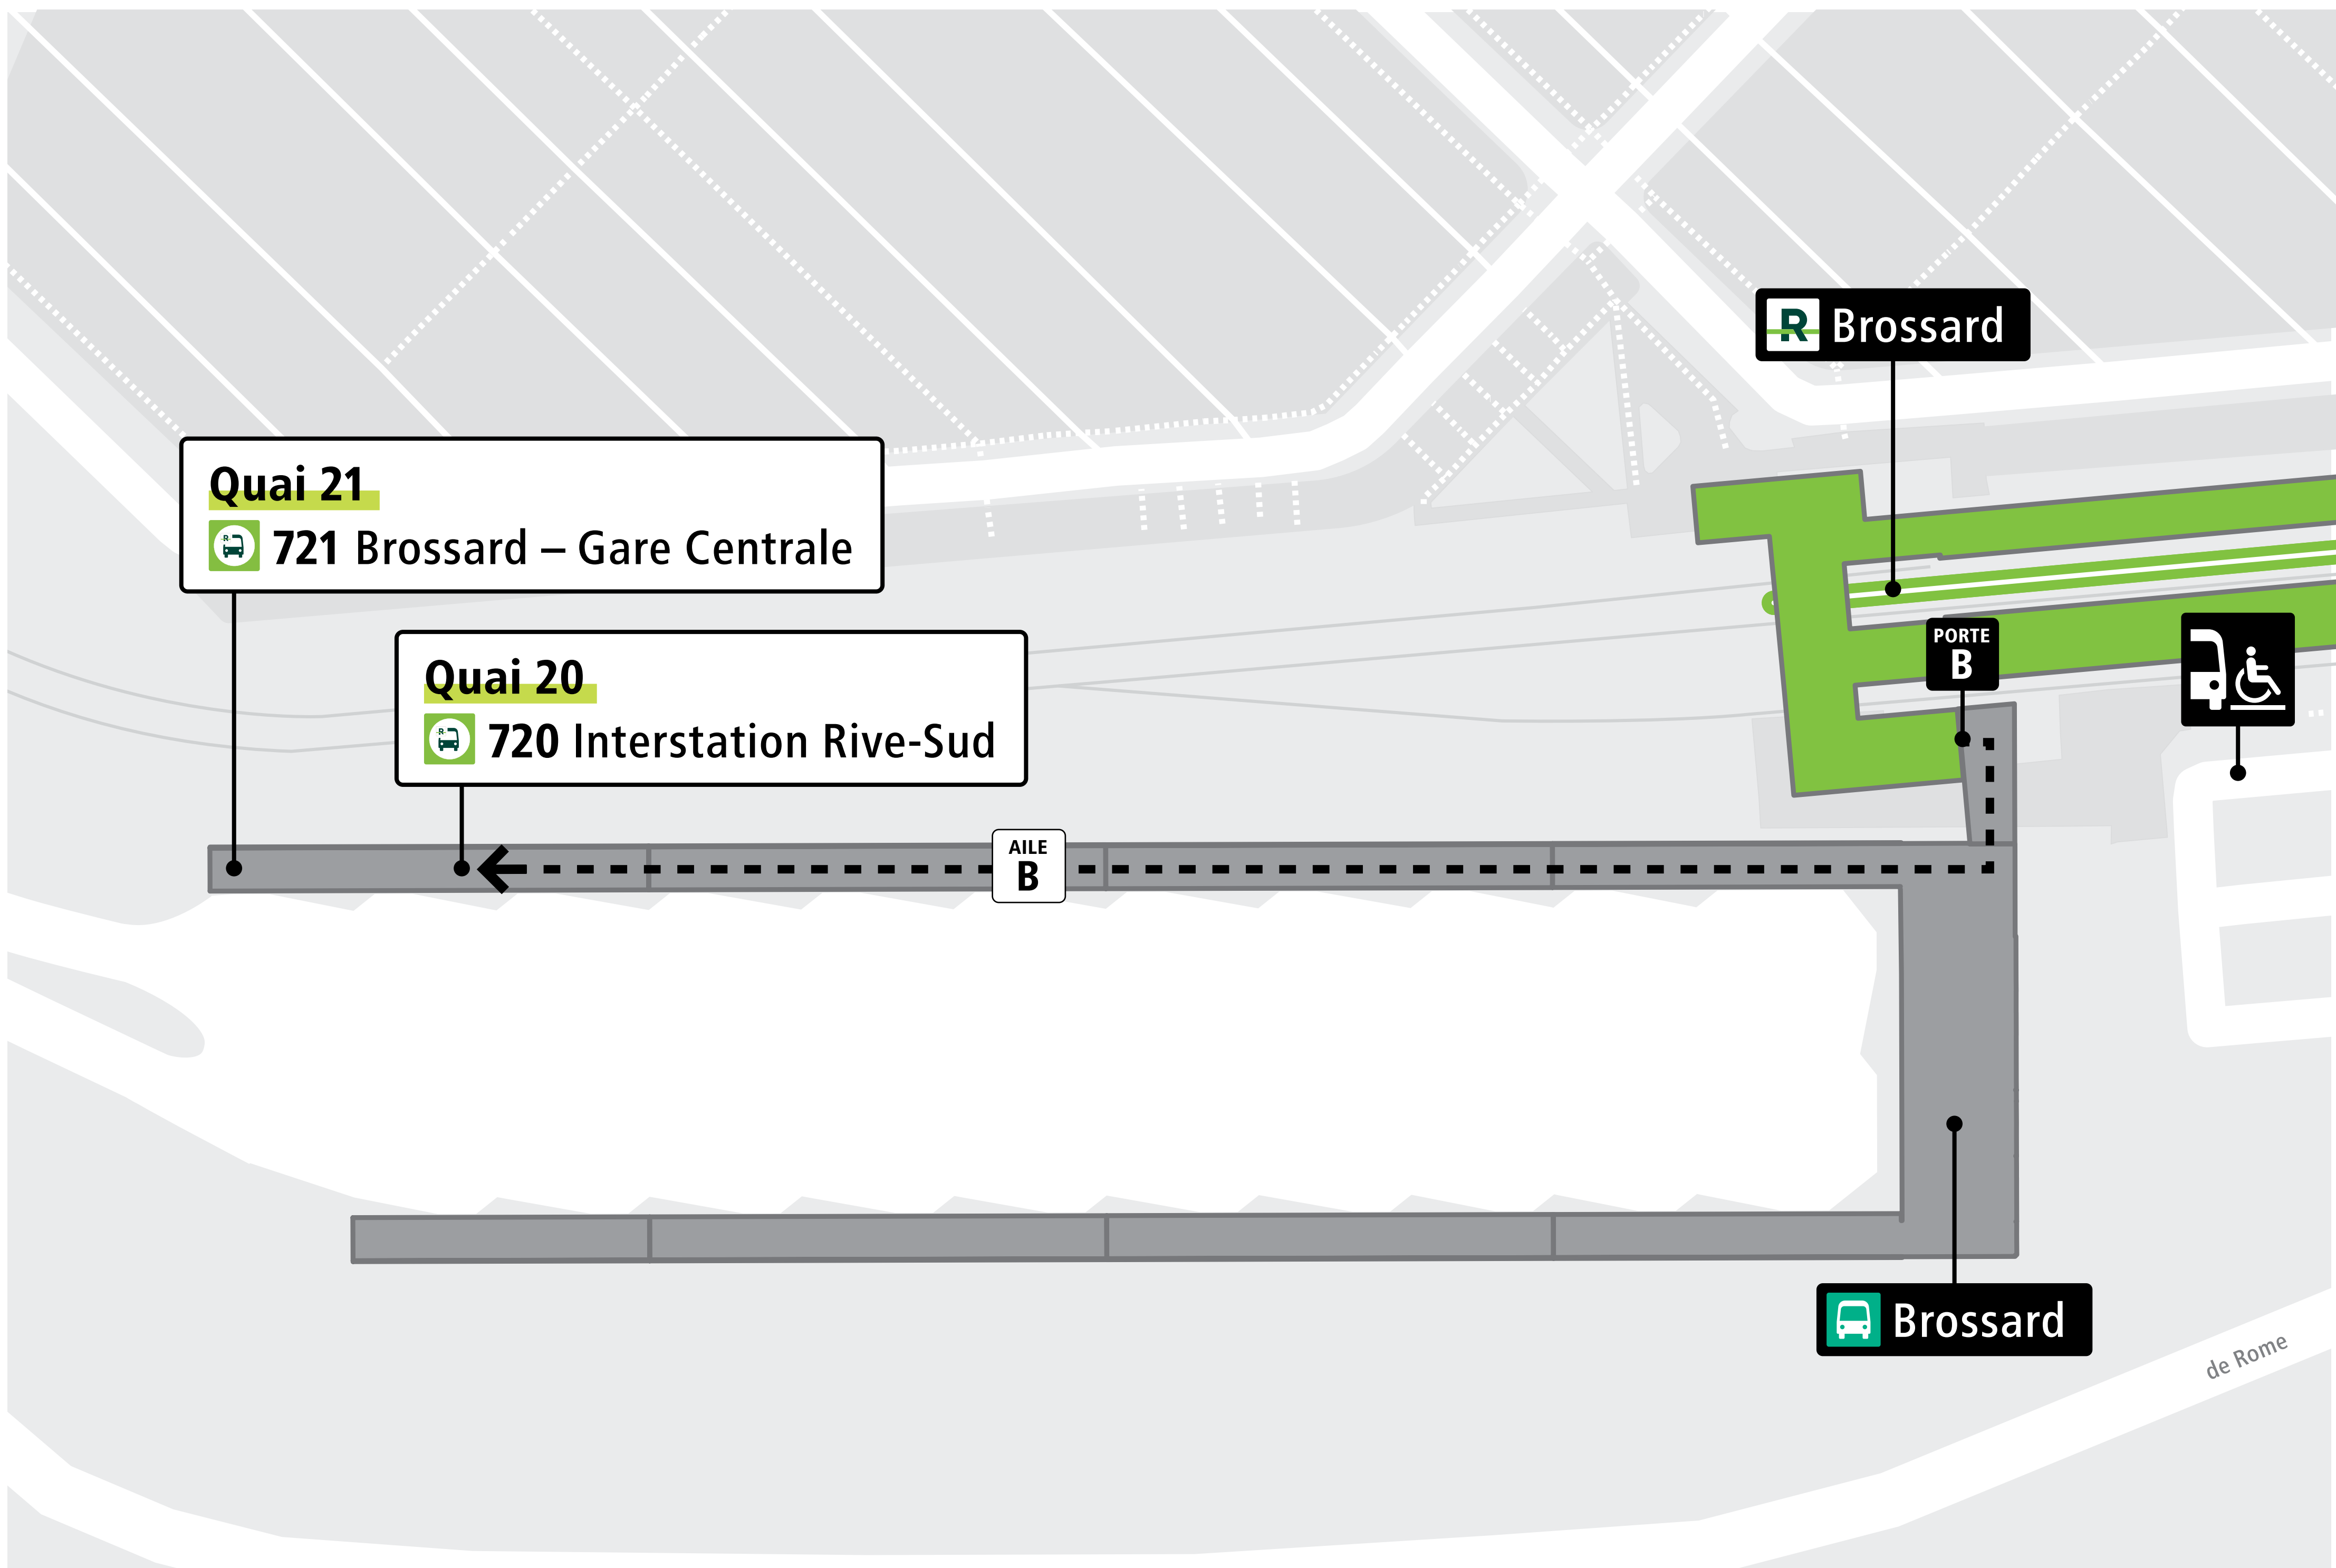

# Station Brossard

## LÉGENDE

- - Parcours piéton vers navette
- Station REM
- Terminus d'autobus
- Transport adapté (sur demande seulement)

# Brossard station

## LEGEND

- - Pedestrian route to shuttle
- REM station
- Bus terminal
- Adapted transportation (on request only)