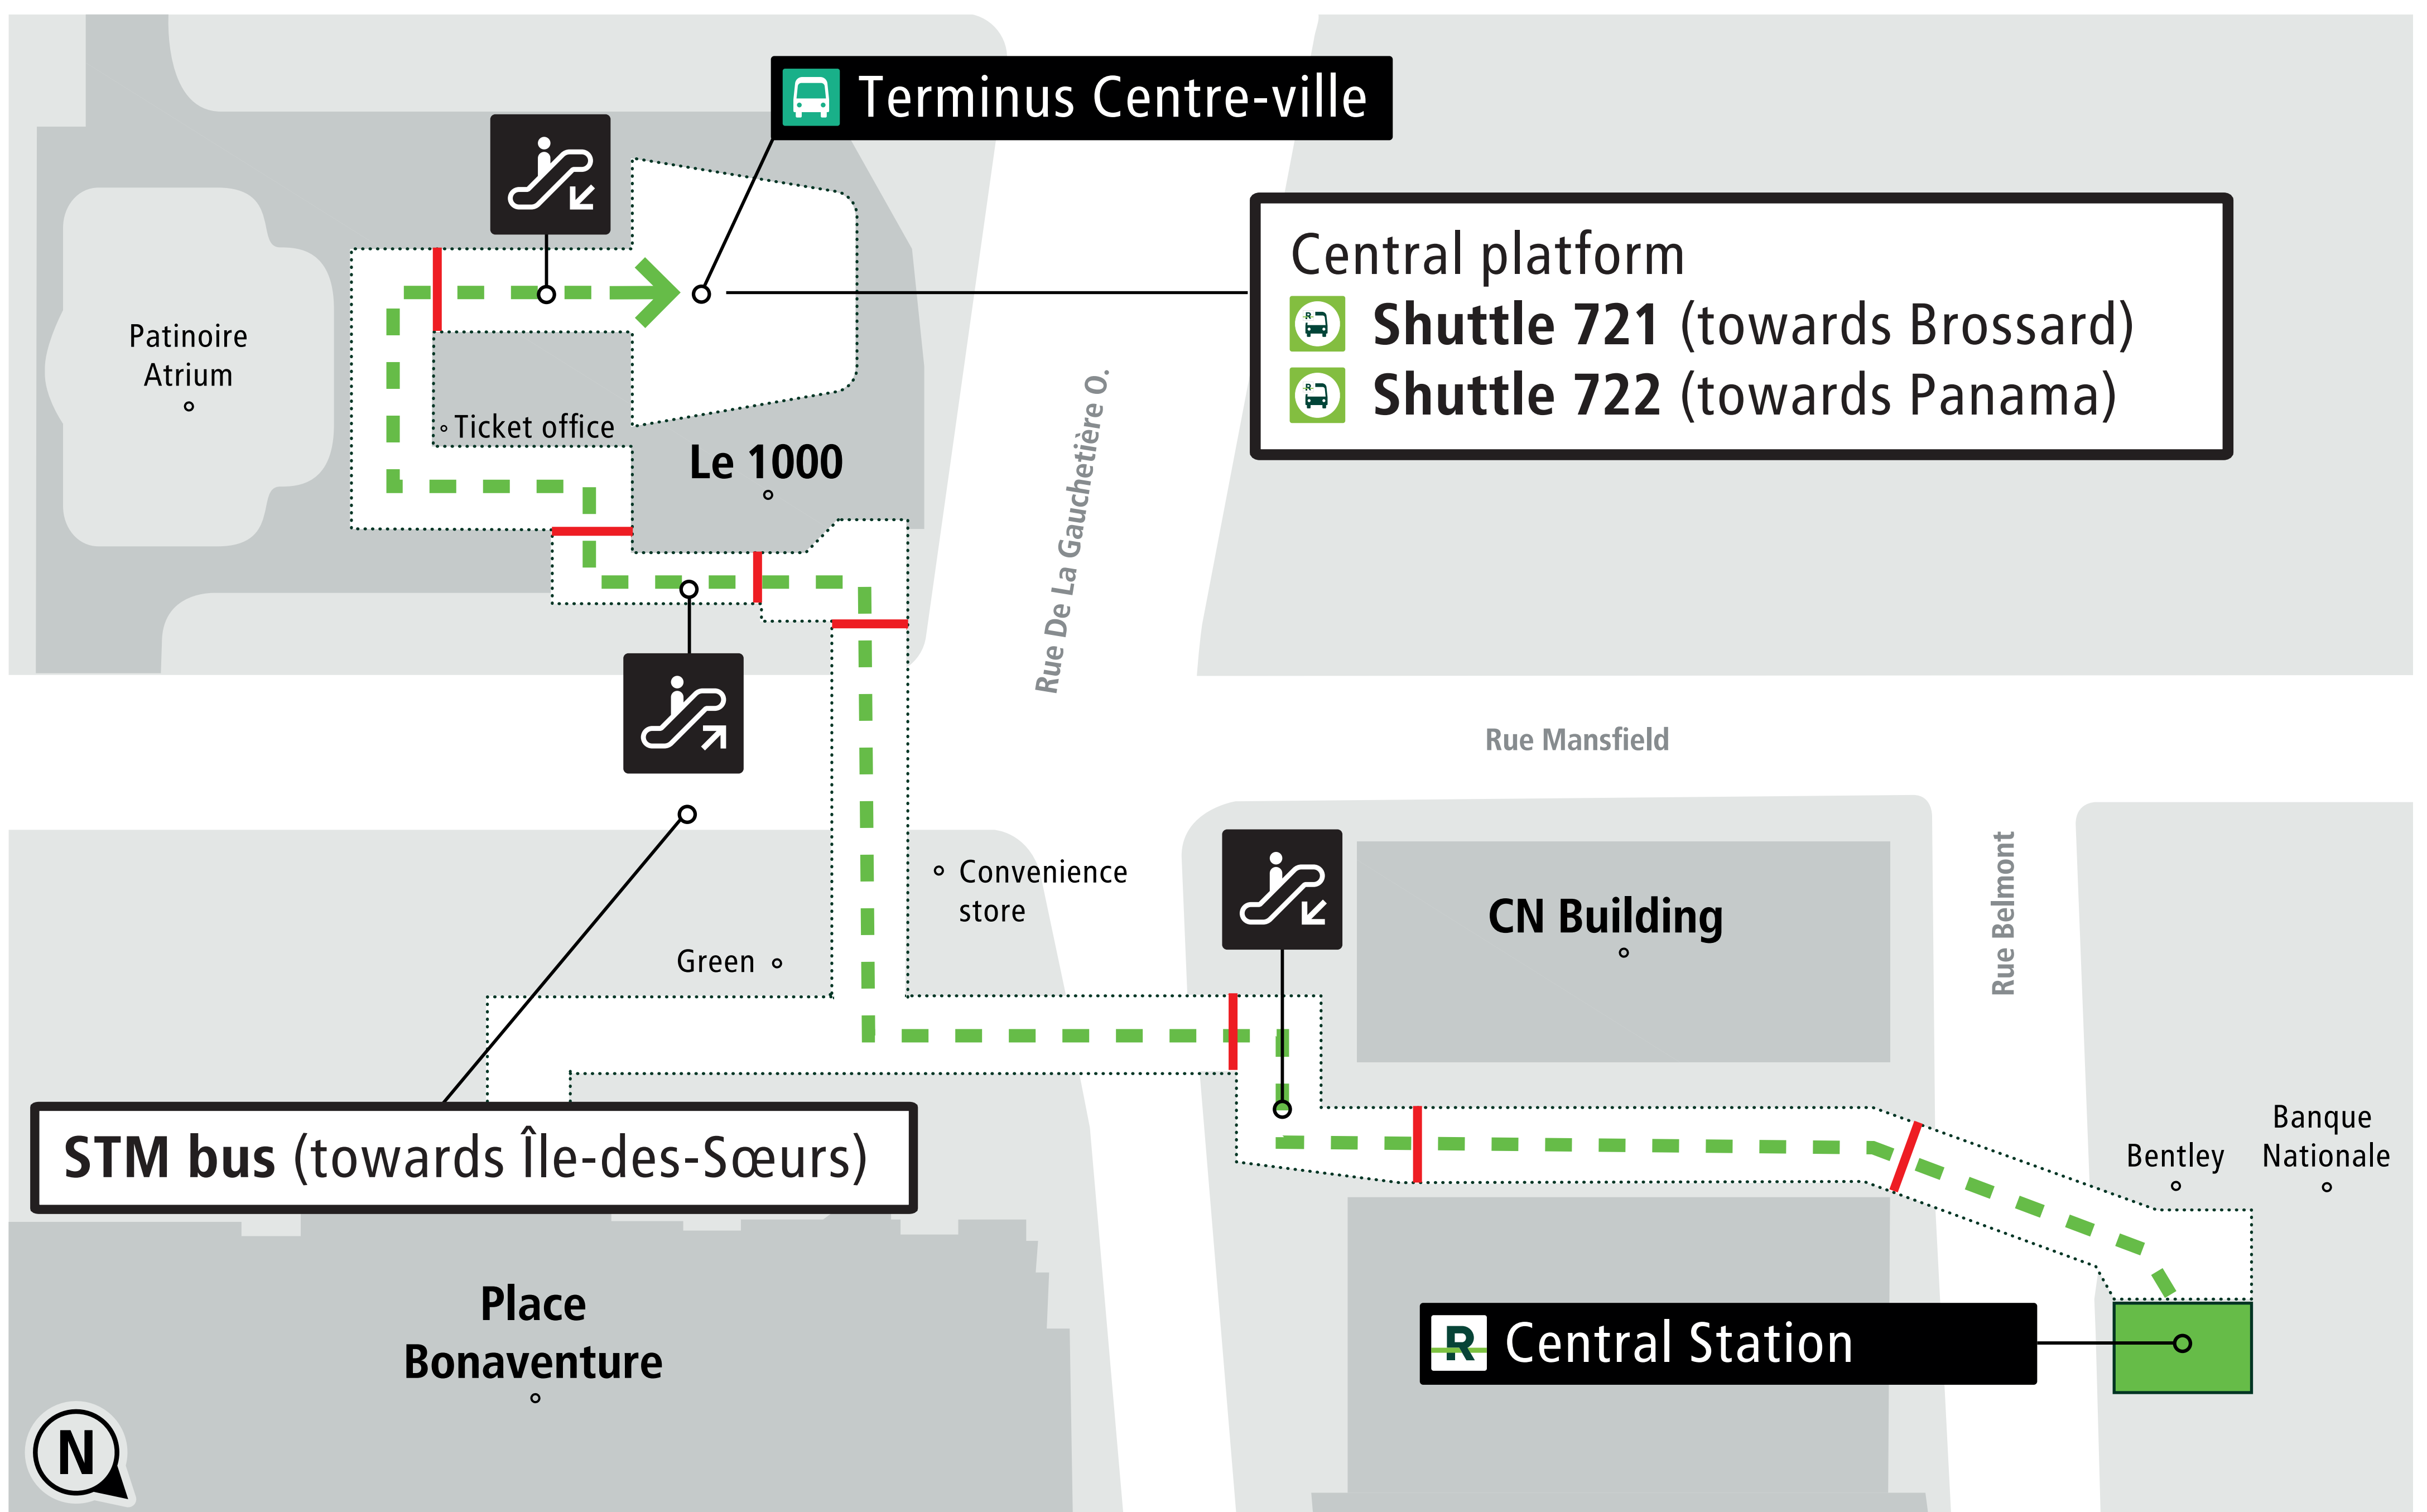

Service in the event of REM interruption : Shuttles

Central Station

LEGEND

-  Pedestrian route to shuttle, direction south shore
-  Rising escalators
-  Descending escalators
-  Doors
-  REM station
-  Bus terminal